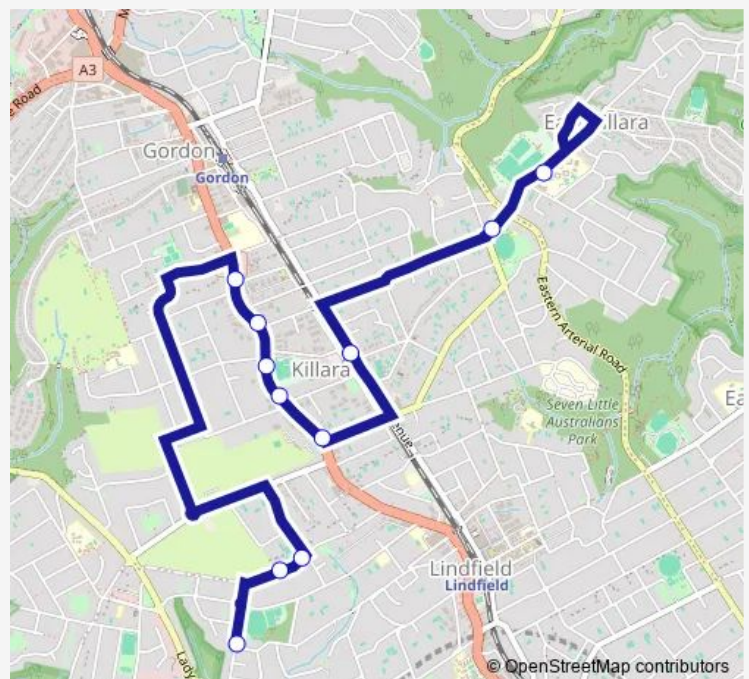

### Direction

Primula St At Polding Rd — Killara High School, Koola Av

11 stops

[Open route schedule](#)

- Primula St At Polding Rd
- Provincial Rd Before Cook Rd
- Provincial Rd At Cook Rd
- Pacific Hwy At Bruce Av
- Pacific Hwy At Powell St
- Regimental Park, Pacific Hwy
- Pacific Hwy Before Marian St
- Pacific Hwy At Stanhope Rd
- Killara Station, Werona Av
- Koola Av After Rosebery Rd
- Killara High School, Koola Av

### Route schedule

Primula St At Polding Rd — Killara High School, Koola Av

Monday	07:50
Tuesday	07:50
Wednesday	07:50
Thursday	07:50
Friday	07:50
Saturday	—
Sunday	—

### Route info

Direction: Primula St At Polding Rd

Stops: 11

Trip Duration: 0 hour 28 min

8061 School Bus time schedules and route maps are available in an offline PDF at [busmaps.com](https://busmaps.com). Use the [busmaps.com](https://busmaps.com) website to see live bus times, train schedule or subway schedule, and step-by-step directions for all public transit in Sydney