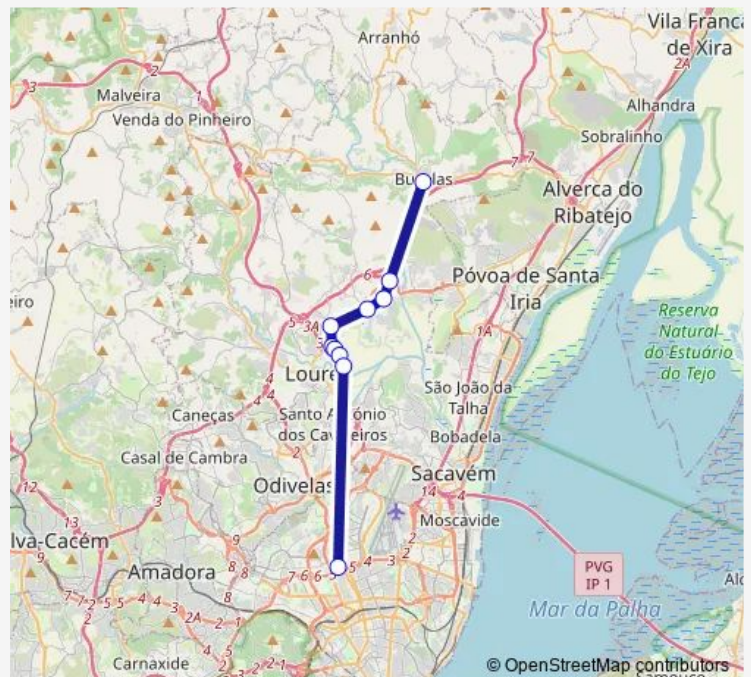

Route schedule

Bucelas — Lisboa (Campo Grande)

Monday 05:55-20:35

Tuesday 05:55-20:35

Wednesday 05:55-20:35

Thursday 05:55-20:35

Friday 05:55-20:35

Saturday 07:45

Sunday —

Route info

Direction: Bucelas

Stops: 10

Trip Duration: 0 hour 30 min

344 - Bucelas - Lisboa (Campo Grande)

Bus time schedules and route maps are available in an offline PDF at busmaps.com. Use the busmaps.com website to see live bus times, train schedule or subway schedule, and step-by-step directions for all public transit in Lisbon