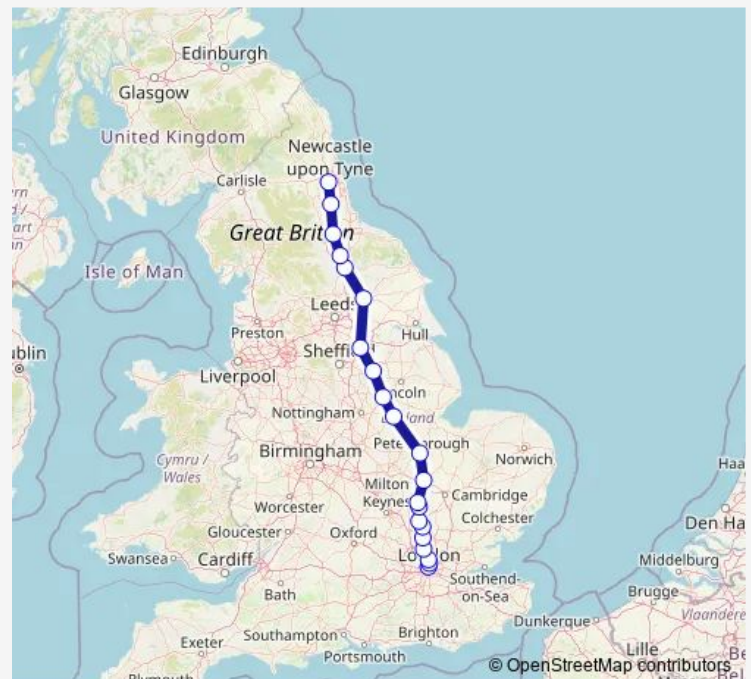

Peterborough

Grantham

Newark North Gate

Retford

Doncaster

York

Thirsk

Northallerton

Darlington

Durham

Newcastle

Route schedule

London Kings Cross — Newcastle

Monday 18:18-22:00

Tuesday 18:18-22:00

Wednesday 18:18-22:00

Thursday 18:18-22:00

Friday 18:18-22:00

Saturday 18:25-21:00

Sunday 09:22-22:00

Route info

Direction: London Kings Cross

Stops: 21

Trip Duration: 3 hour 11 min

■ Gr:Kgx->Ncl — GR train service from KGX to Ncl

Gr:Kgx->Ncl Rail time schedules and route maps are available in an offline PDF at busmaps.com. Use the busmaps.com website to see live bus times, train schedule or subway schedule, and step-by-step directions for all public transit in Northallerton