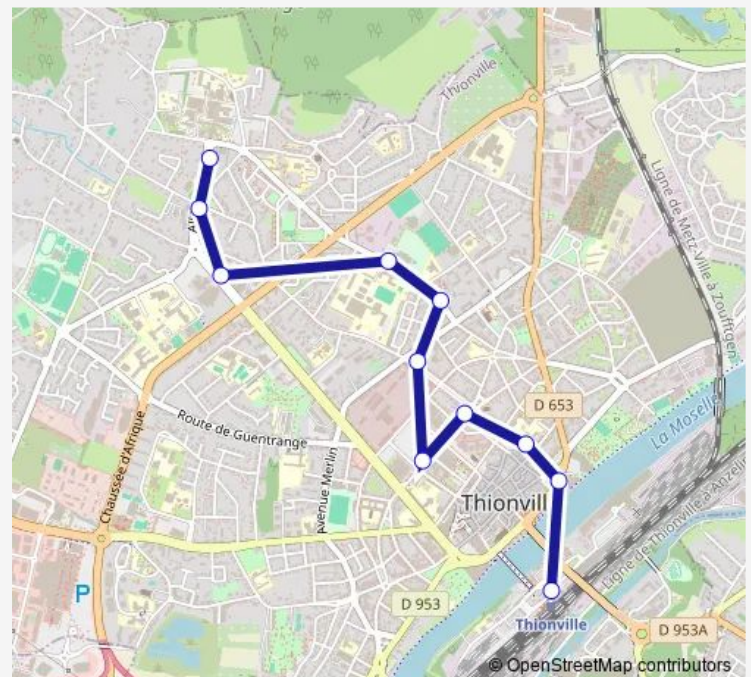

Saturday 05:15-21:15

Sunday —

Route info

Direction: Gare Quai A

Stops: 11

Trip Duration: 0 hour 18 min

S02 — Thionville Gare <-> Thionville Bel Air

Direction

BEL AIR Provisoire — Gare Quai A

10 stops

[Open route schedule](#)

BEL AIR Provisoire

Epis D'Or

Sécurité Sociale

Piscine - Thionville

Pyramides

Clémenceau - Thionville

Hélène Boucher

Synagogue

Luxembourg

Gare Quai A

Route schedule

BEL AIR Provisoire — Gare Quai A

Monday	05:14-21:14
Tuesday	05:14-21:14
Wednesday	05:14-21:14
Thursday	05:14-21:14
Friday	05:14-21:14
Saturday	05:14-21:14
Sunday	—

Route info

Direction: BEL AIR Provisoire

Stops: 10

Trip Duration: 0 hour 20 min

S02 Bus time schedules and route maps are available in an offline PDF at busmaps.com. Use the busmaps.com website to see live bus times, train schedule or subway schedule, and step-by-step directions for all public transit in Thionville