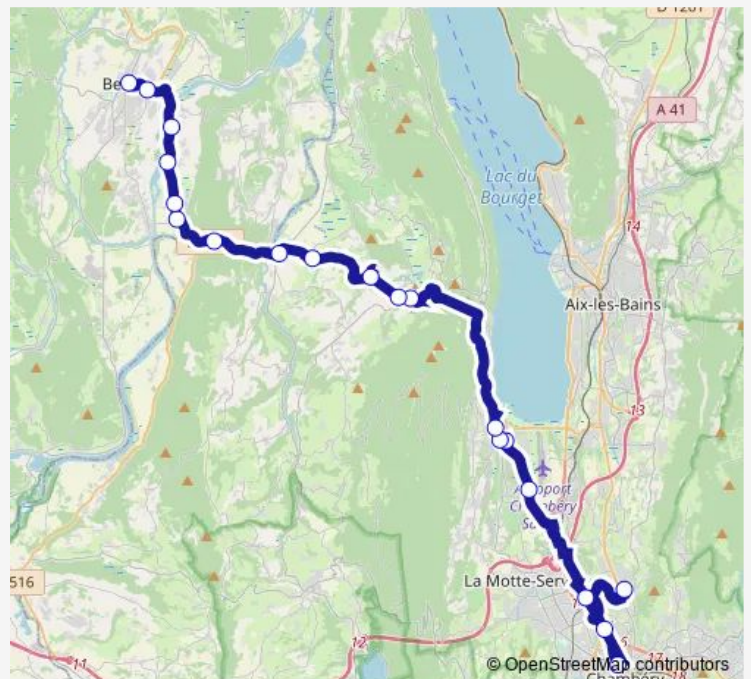

Chambéry - Polygone

Chambéry - Gare-Routiere

Chambéry - Lycee-Louis-Armand

Route schedule

Yenne - Salle Polyvalente — Chambéry - Lycee-Louis-Armand

Monday 07:10-07:50

Tuesday 07:10-07:50

Wednesday 07:10-07:50

Thursday 07:10-07:50

Friday 07:10-07:50

Saturday —

Sunday —

Route info

Direction: Yenne - Salle Polyvalente

Stops: 13

Trip Duration: 1 hour 0 min

S02 — Yenne - Chambéry

Direction

Yenne - Salle Polyvalente — Chambéry - Lycee-Monge

13 stops

[Open route schedule](#)

Yenne - Salle Polyvalente

Yenne - Landrecin

Saint-Paul - Challieres-Pont- Bessey

Thursday 07:20-18:20

Friday 07:20-18:20

Saturday 14:00

Sunday —

Route info

Direction: Chambery - Lycee-Louis-Armand

Stops: 20

Trip Duration: 1 hour 10 min