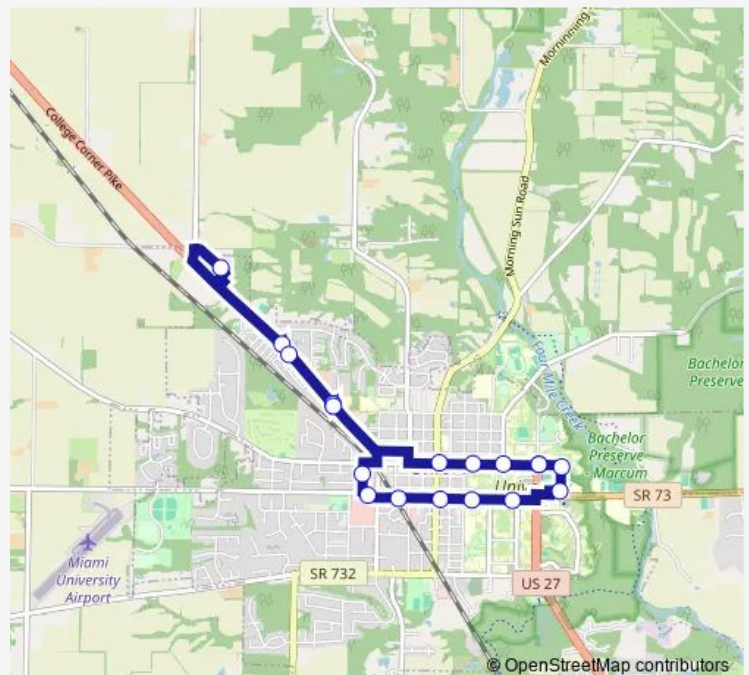

Bus U1W U1W - Campus Core w/Walmart Flyer

[Go to website](#)

Direction

Farmer School — Farmer School

18 stops

[Open route schedule](#)

Farmer School

Benton Hall

Kroger

Stewart Square

Spring & Main Eb

Hanna House 2

Miami Station B

Cole Services Building

East Quad

Farmer School

Route schedule

Farmer School — Farmer School

Monday 07:00-18:20

Tuesday 07:00-18:20

Wednesday 07:00-18:20

Thursday 07:00-18:20

Friday 07:00-18:20

Saturday 11:20-18:42

Sunday —

Route info

Direction: Farmer School

Stops: 18

Trip Duration: 0 hour 31 min

U1W — U1W - Campus Core w/Walmart Flyer

U1W Bus time schedules and route maps are available in an offline PDF at busmaps.com. Use the busmaps.com website to see live bus times, train schedule or subway schedule, and step-by-step directions for all public transit in Oxford