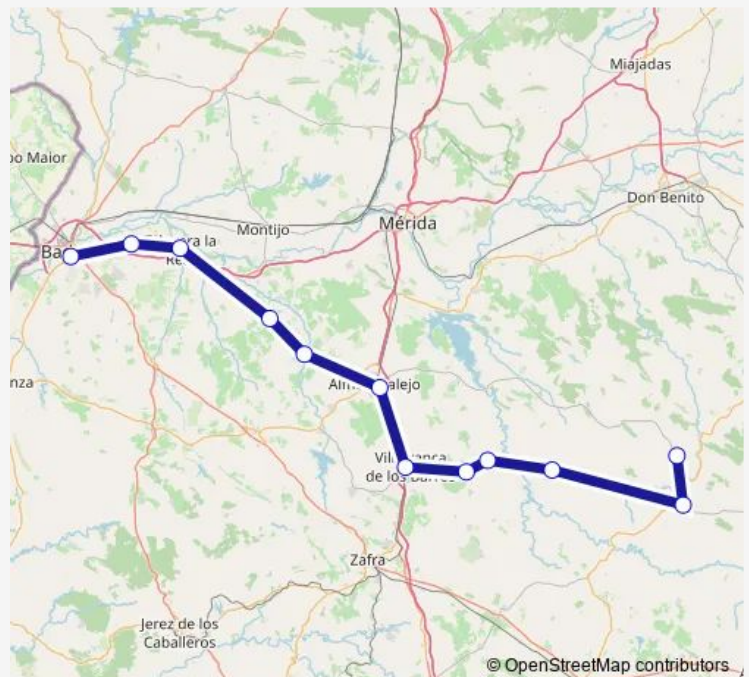

Bus 1L161 Retamal Llerena Badajoz

[Go to website](#)

Direction

Badajoz — Retamal DE Llerena

12 stops

[Open route schedule](#)

Badajoz

Villafranco DEL Guadiana

Friday 13:00-17:00

Saturday —

Sunday —

Route info

Direction: Badajoz

Stops: 12

Trip Duration: 2 hour 30 min

1L161 — Retamal Llerena Badajoz

Direction

Retamal DE Llerena — Badajoz

12 stops

[Open route schedule](#)

Retamal DE Llerena

Campillo DE Llerena

Hornachos

Puebla DEL Prior

Sunday 17:15

Route info

Direction: Retamal DE Llerena

Stops: 12

Trip Duration: 2 hour 50 min

1L161 Bus time schedules and route maps are available in an offline PDF at busmaps.com. Use the busmaps.com website to see live bus times, train schedule or subway schedule, and step-by-step directions for all public transit in Solana de los Barros