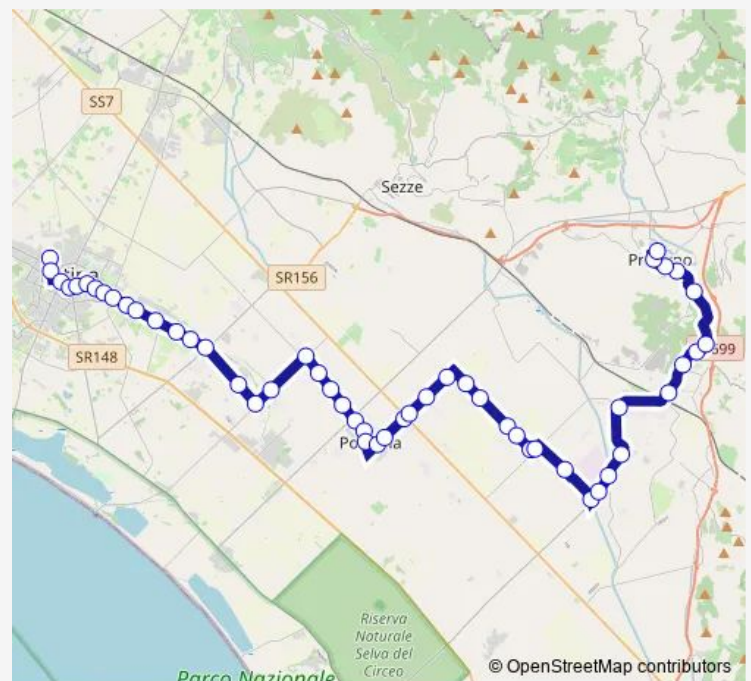

### Route schedule

Latina | Terminal Bus # f3092 — Priverno | Terminal Bus | Ist. Superiore T. Rossi # f3429

Monday 13:40

Tuesday 13:40

Wednesday 13:40

Thursday 13:40

Friday 13:40

Saturday 13:40

### Route info

Direction: Latina | Terminal Bus # f3092

Stops: 52

Trip Duration: 1 hour 10 min

Latina - Priverno # Pv93a

Pontinia | Str. Tavolato Via Migliara 47 # f3316

Pontinia | Borgo Pasubio # f3317

Pontinia | Via Napoli Corso Europa # f3318