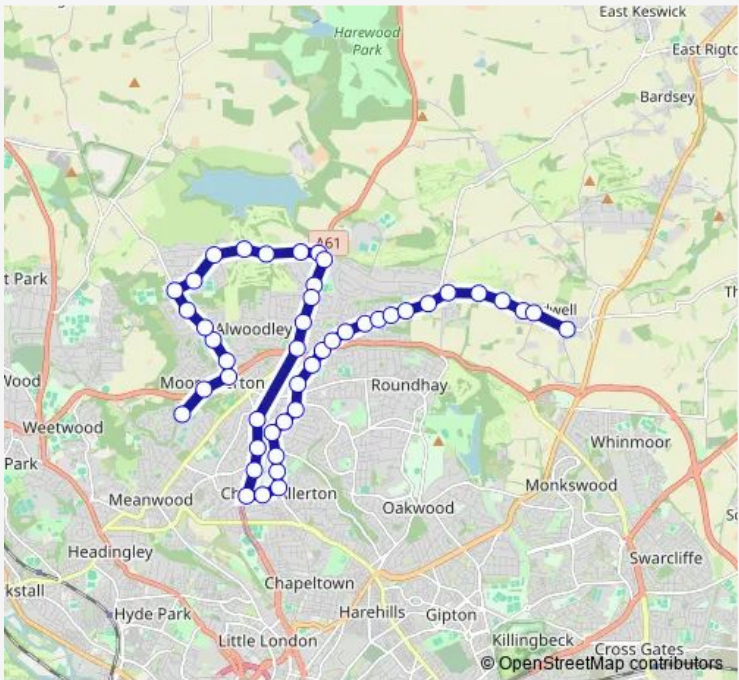

Bus CH25 Shadwell - Cardinal Heenan School

[Go to website](#)

Direction
 Cardinal Heenan Turning Circle — Main St Terminus
 46 stops
[Open route schedule](#)

- Cardinal Heenan Turning Circle
- Ring Rd Tongue Lane
- Ring Rd King Lane
- Moor Allerton Ctr C
- King Lane Allerton High School
- King Ln Nursery Lane
- King Lane Buck Stone Gdns
- The Avenue Bottom
- The Ave The Lane
- The Drive
- Alwoodley Lane Mount Dr
- Alwoodley Lane The Fairway
- Alwoodley Lane Sandmoor Ave
- Alwoodley Lane Harrogate Rd
- Wigton Lane
- Sandmoor Drive
- Sandhill Mount
- Primley Park Avenue
- St Johns Church
- King Lane Circus
- Scott Hall Rad Carr Manor Parade

Route schedule
 Cardinal Heenan Turning Circle — Main St Terminus

Monday	15:30
Tuesday	15:30
Wednesday	15:30
Thursday	15:30
Friday	15:30
Saturday	—
Sunday	—

Route info
 Direction: Cardinal Heenan Turning Circle
 Stops: 46
 Trip Duration: 0 hour 50 min

■ CH25 — Shadwell - Cardinal Heenan School **BusMaps**

Scott Hall Rd Wensley View

Stainbeck Lane Scott Hall Rd

Stainbeck Ln Wensley Drive

Regent Street

Wood Lane

Valley Gardens

King Lane

Route info

Direction: Main St Terminus

Stops: 47

Trip Duration: 0 hour 50 min

Stainbeck Ln Wensley Drive

Stainbeck Lane Scott Hall Rd

Scott Hall Rd Wensley View

Scott Hall Rad Carr Manor Parade