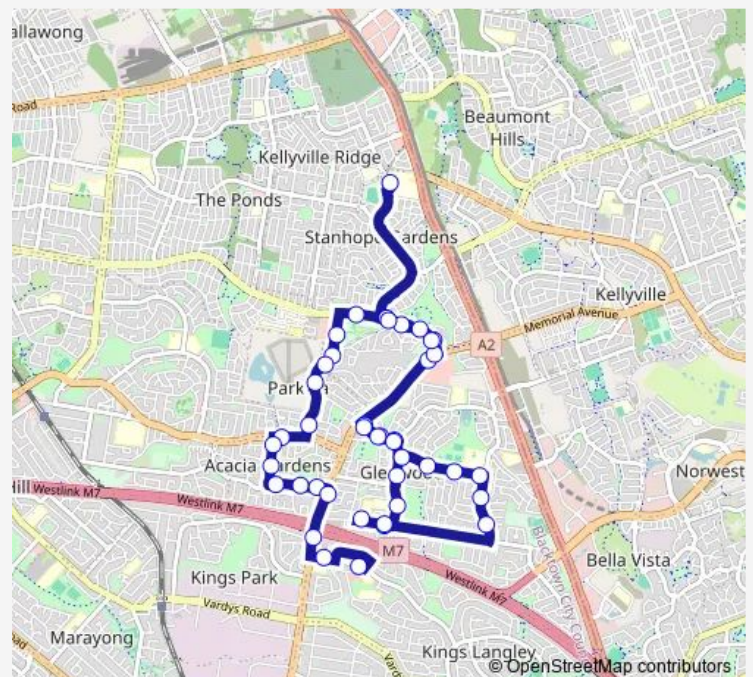

Stanhope T-Way

Sorrento Dr After Sunnyholt Rd

Sorrento Dr After Dare St

Sorrento Dr At Glenwood Park Dr

Glenwood Community Centre, Glenwood Park Dr

Alwyn Lindfield Reserve, Glenwood Park Rd

Meurants Lane After Joyce St

Holy Cross Primary School Bus Bay, Meurants Lane

Meurants Lane Before Glenwood Park Dr

Glenwood Park Dr Opp Silkyoak Cl

Glenwood Park Dr At Peak St

Forman Av After Glenwood Park Dr

Forman Av Before Packsaddle St

Forman Av After Packsaddle St

Forman Av At Arrowsmith St

Sorrento Dr At Glenwood Park Dr

Route schedule

St John Xxiii Primary School, School Grounds, Perfection Av — Kings Langley Shopping Centre, James Cook Dr

Monday	15:27
Tuesday	15:27
Wednesday	15:27
Thursday	15:27
Friday	15:27
Saturday	—
Sunday	—

Route info

Direction: St John Xxiii Primary School, School Grounds, Perfection Av

Stops: 42

Trip Duration: 0 hour 41 min