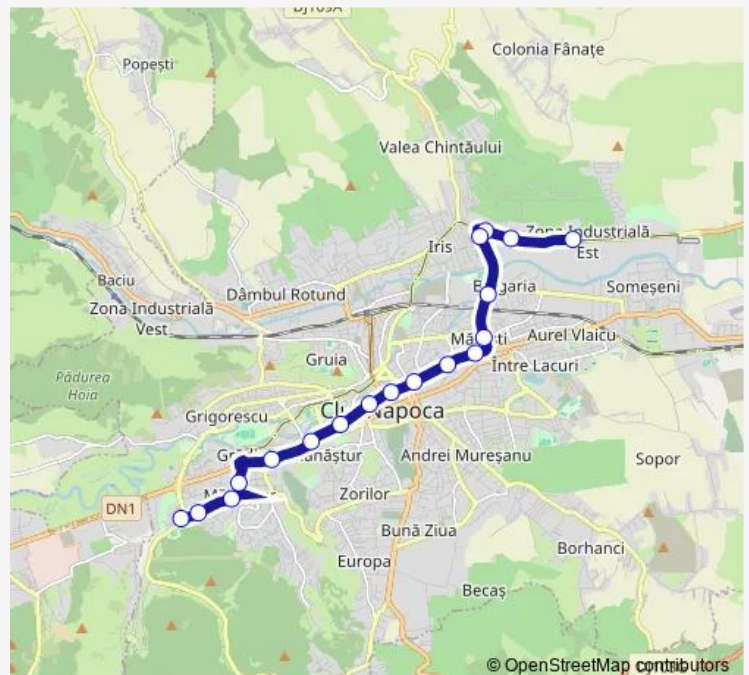

Route schedule

ERS CUG Nord — Disp. Clăbucet

Monday 05:30-22:15

Tuesday 05:30-22:15

Wednesday 05:30-22:15

Thursday 05:30-22:15

Friday 05:30-22:15

Saturday 06:35-22:05

Sunday 06:35-22:05

Route info

Direction: ERS CUG Nord

Stops: 18

Trip Duration: 0 hour 43 min

14 — Ion Mester - Cug

Direction

Disp. Clăbucet — ERS CUG Sud

20 stops

[Open route schedule](#)

Disp. Clăbucet

Primăverii

Minerva

Izlazului

Calea Mănătur

Agronomia

Monday 05:00-21:45

Tuesday 05:00-21:45

Wednesday 05:00-21:45

Thursday 05:00-21:45

Friday 05:00-21:45

Saturday 06:02-21:30

Sunday 06:02-21:30

Route info