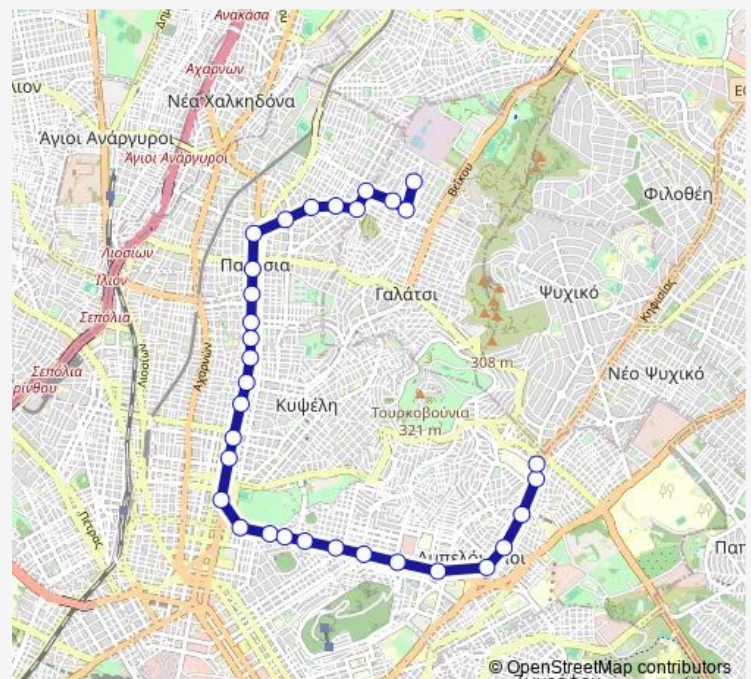

Thursday 05:45-23:15

Friday 05:45-23:15

Saturday 05:45-23:15

Sunday 05:45-23:05

Route info

Direction: Τερμα (Γηροκομειο)

Stops: 35

Trip Duration: 0 hour 40 min

Tuesday 05:00-23:15

Wednesday 05:00-23:15

Thursday 05:00-23:15

Friday 05:00-23:15

Saturday 05:00-23:15

Sunday 05:00-22:20

Route info

Direction: Αφετηρια(Παπαφλεσσα)