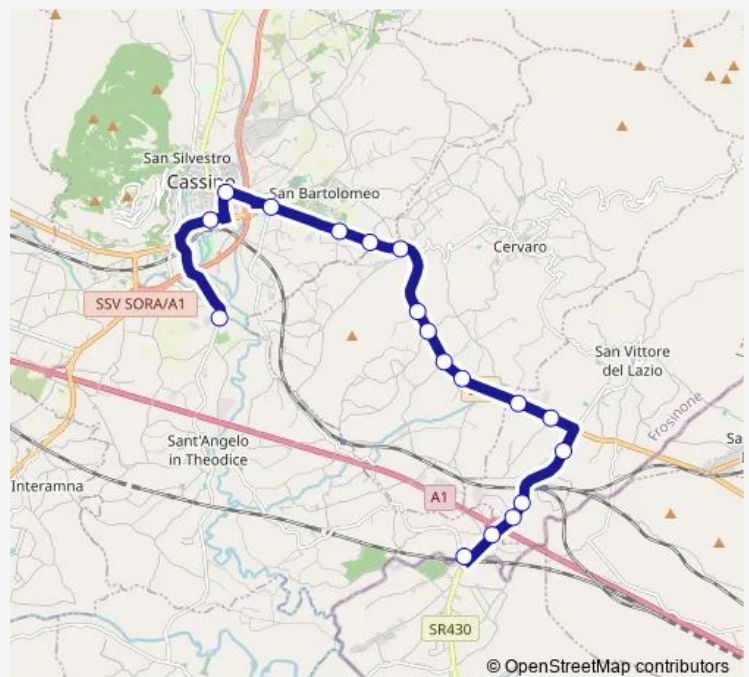

CASSINO | Via Appia Nuova Via Valle Garigliano # f8099

Route schedule

CASSINO | Ponte Marozzo # f8251 — CASSINO | Via Appia Nuova Via Valle Garigliano # f8099

Monday	14:30
Tuesday	14:30
Wednesday	14:30
Thursday	14:30
Friday	14:30
Saturday	—
Sunday	—

Route info

Direction: CASSINO | Ponte Marozzo # f8251

Stops: 18

Trip Duration: 0 hour 35 min

Cassino - Cassino (Comune) # Cs437a

Bus time schedules and route maps are available in an offline PDF at busmaps.com. Use the busmaps.com website to see live bus times, train schedule or subway schedule, and step-by-step directions for all public transit in Cervaro