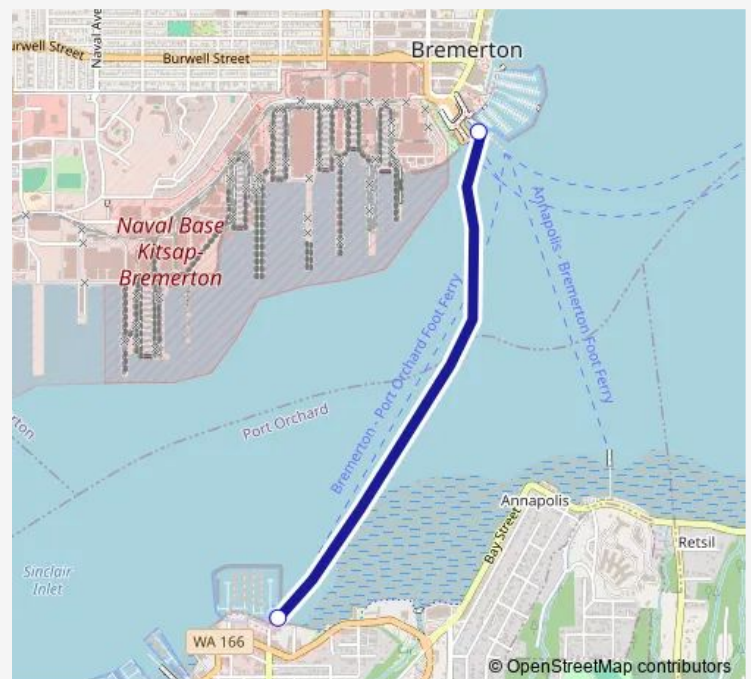

**Ferry 500 Bremerton-Port Orchard Foot Ferry**[Go to website](#)**Direction**

Port Orchard Foot Ferry Dock — Bremerton Foot Ferry Dock

2 stops

[Open route schedule](#)

Port Orchard Foot Ferry Dock

Bremerton Foot Ferry Dock

**Route schedule**

Port Orchard Foot Ferry Dock — Bremerton Foot Ferry Dock

Monday 04:25-20:30

Tuesday 04:25-20:30

Wednesday 04:25-20:30

Thursday 04:25-20:30

Friday 04:25-20:30

Saturday 08:30-19:30

Sunday 09:00-16:30

**Route info**

Direction: Port Orchard Foot Ferry Dock

Stops: 2

Trip Duration: 0 hour 12 min

### Route info

Direction: Bremerton Foot Ferry Dock

Stops: 2

Trip Duration: 0 hour 12 min

500 Ferry time schedules and route maps are available in an offline PDF at [busmaps.com](http://busmaps.com). Use the [busmaps.com](http://busmaps.com) website to see live bus times, train schedule or subway schedule, and step-by-step directions for all public transit in Port Orchard