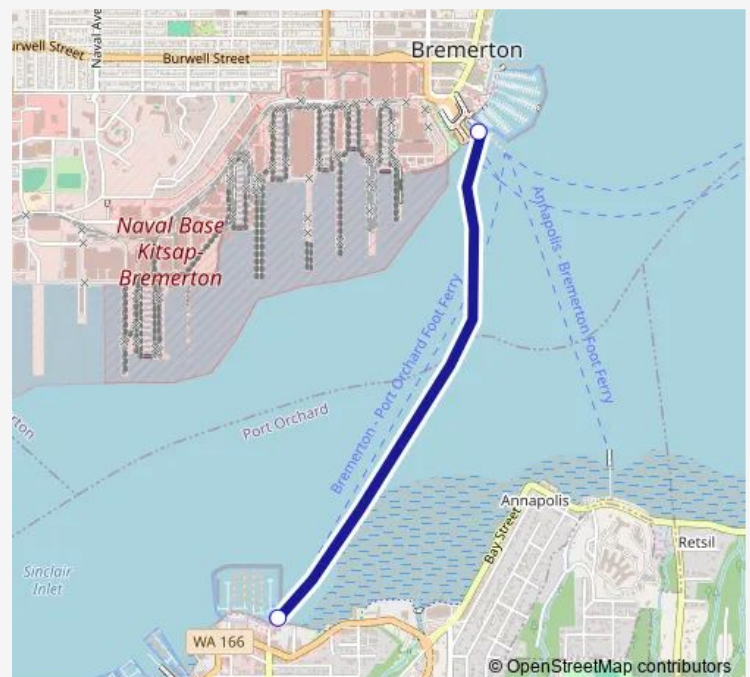

# Ferry 500 Bremerton-Port Orchard Foot Ferry

[Go to website](#)**Direction**

Port Orchard Foot Ferry Dock — Bremerton Foot Ferry Dock

2 stops

[Open route schedule](#)

Port Orchard Foot Ferry Dock

Bremerton Foot Ferry Dock

**Route schedule**

Port Orchard Foot Ferry Dock — Bremerton Foot Ferry Dock

Monday 04:25-20:30

Tuesday 04:25-20:30

Wednesday 04:25-20:30

Thursday 04:25-20:30

Friday 04:25-20:30

Saturday 08:30-19:30

Sunday 09:00-16:30

**Route info**

Direction: Port Orchard Foot Ferry Dock

Stops: 2

Trip Duration: 0 hour 12 min

500 — Bremerton-Port Orchard Foot Ferry

### Route info

Direction: Bremerton Foot Ferry Dock

Stops: 2

Trip Duration: 0 hour 12 min

500 Ferry time schedules and route maps are available in an offline PDF at [busmaps.com](http://busmaps.com). Use the [busmaps.com](http://busmaps.com) website to see live bus times, train schedule or subway schedule, and step-by-step directions for all public transit in Port Orchard