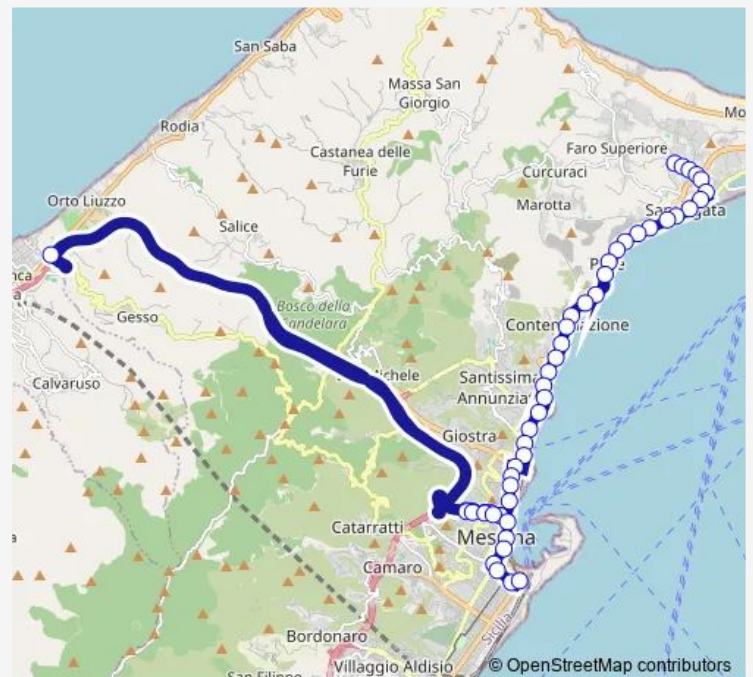

### Route schedule

100 — 865

Monday 06:51

Tuesday 06:51

Wednesday 06:51

Thursday 06:51

Friday 06:51

Saturday 06:51

### Route info

Direction: 100

Stops: 50

Trip Duration: 1 hour 18 min

■ Ponte Gallo - A20 - Papardo

553

554

555