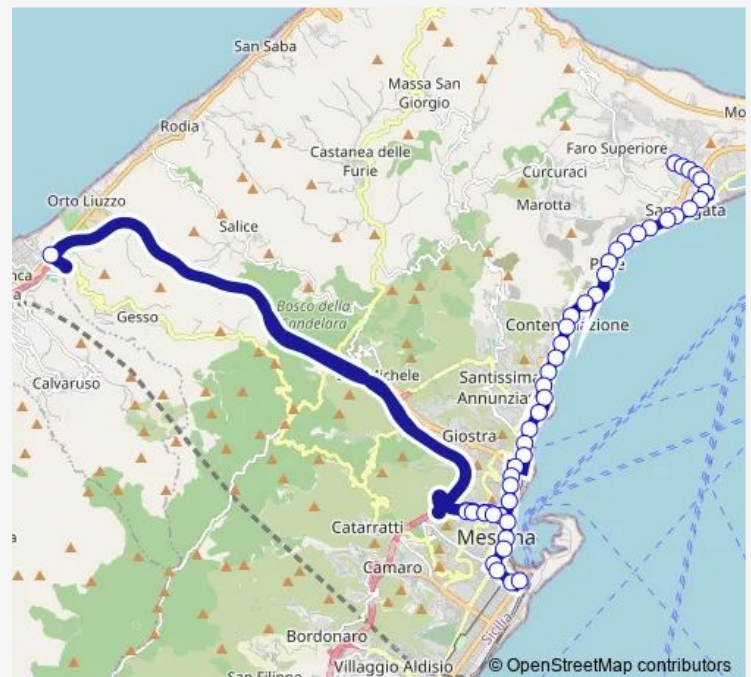

514

515

516

Route schedule

100 — 865

Monday 06:51

Tuesday 06:51

Wednesday 06:51

Thursday 06:51

Friday 06:51

Saturday 06:51

Sunday —

Route info

Direction: 100

Stops: 50

Trip Duration: 1 hour 18 min