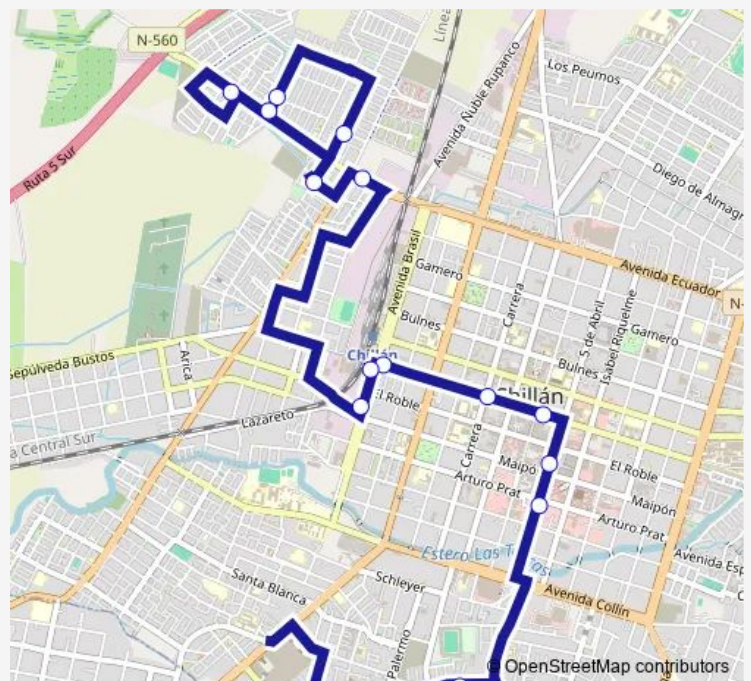

Bus C14_R Araucana Cementerio

[Go to website](#)

Direction

Rosauro Acuna / LAS Canoas — Camino Parque Lantano / Santa Rita

18 stops

[Open route schedule](#)

Rosauro Acuna / LAS Canoas

Rosauro Acuna / LOS Pellines

Av. Brasil / EL Roble

Brasil / Maipon

Parque Lantano / Avda. Ruiz DE Gamboa

Paraiso / Paraiso

SAN Cristobal / Pasaje 2

Luis Antonio Riberos / Jorge Lama Lama

Luis Riveros / Jorge Lama Lama

Camino Parque Lantano / Santa Rita

Route schedule

Rosauro Acuna / LAS Canoas — Camino Parque Lantano / Santa Rita

Monday 07:17-21:17

Tuesday 07:17-21:17

Wednesday 07:17-21:17

Thursday 07:17-21:17

Friday 07:17-21:17

Saturday 07:17-21:17

Sunday 07:17-21:17

Route info

Direction: Rosauro Acuna / LAS Canoas

Stops: 18

Trip Duration: 0 hour 25 min

C14_R — Araucana Cementerio

C14_R Bus time schedules and route maps are available in an offline PDF at busmaps.com. Use the busmaps.com website to see live bus times, train schedule or subway schedule, and step-by-step directions for all public transit in Chillan