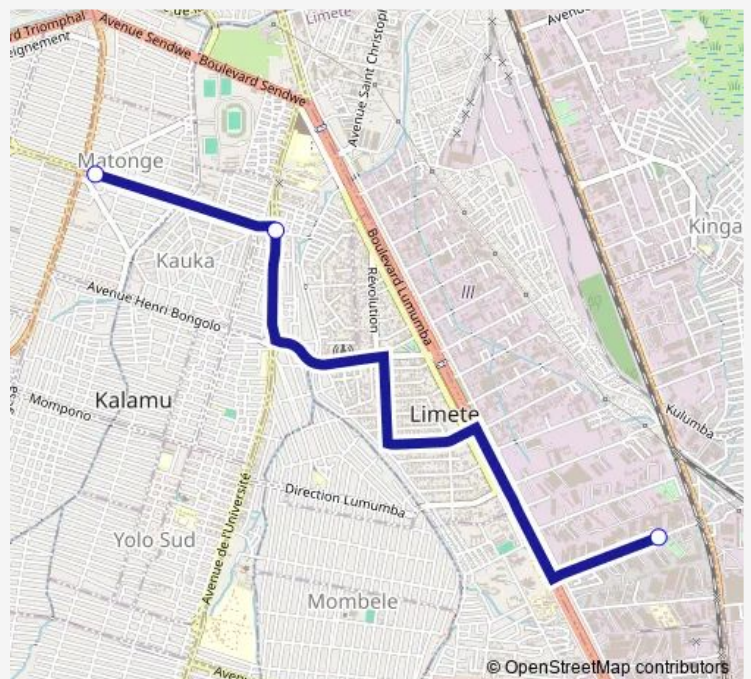

Bus Kingabwa_TO_Victoire

[Go to website](#)

Direction

unknown — unknown

2 stops

[Open route schedule](#)

unknown

unknown

Route schedule

unknown — unknown

Monday 07:12

Tuesday 07:12

Wednesday 07:12

Thursday 07:12

Friday 07:12

Saturday —

Sunday —

Route info

Direction: unknown

Stops: 2

Trip Duration: 0 hour 21 min

Kingabwa_TO_Victoire

Direction

Unknown — Unknown

3 stops

[Open route schedule](#)

Unknown

Inconnu

Unknown

Route schedule

Unknown — Unknown

Monday	16:51
Tuesday	16:51
Wednesday	16:51
Thursday	16:51
Friday	16:51
Saturday	—
Sunday	—