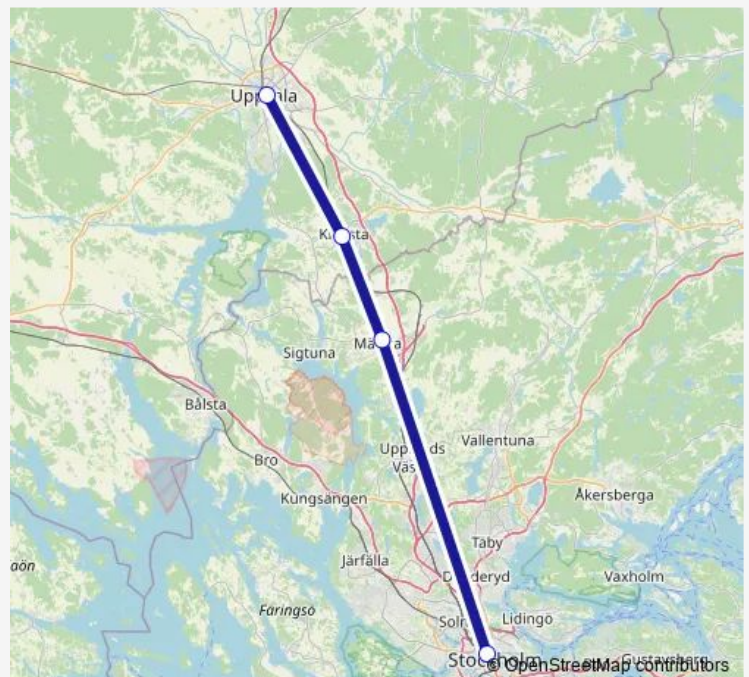

Long Distance Trains 870

[Go to website](#)

Direction

undefined — undefined

0 stops

[Open route schedule](#)

Route schedule

undefined — undefined

Monday 22:36-22:37

Tuesday 22:37

Wednesday 22:37

Thursday 22:36-22:37

Friday 22:36-22:37

Saturday 22:36-22:37

Sunday 22:36-22:37

Route info

Direction:

Stops: 0

Trip Duration: – min

■ 870