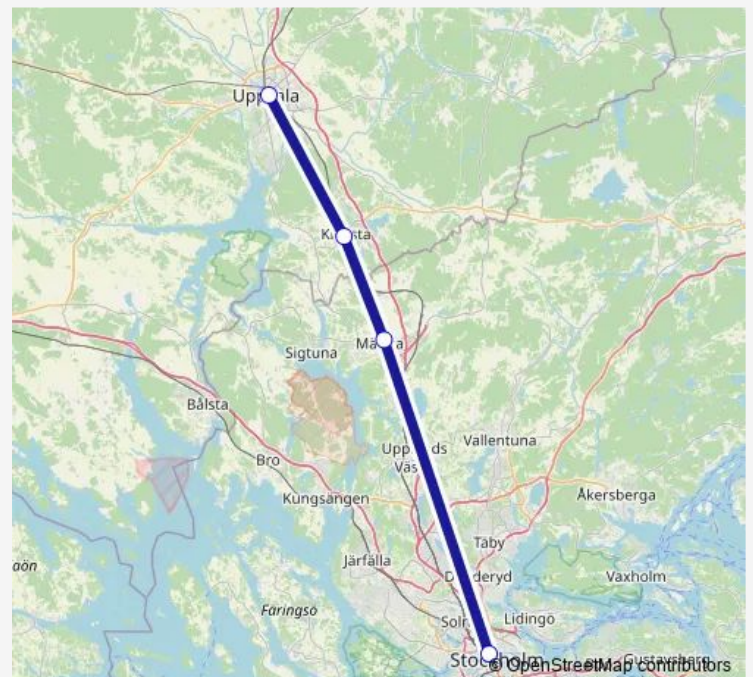

Long Distance Trains 870

[Go to website](#)

Direction

undefined — undefined

0 stops

[Open route schedule](#)

Route schedule

undefined — undefined

Monday 22:36-22:37

Tuesday 22:37

Wednesday 22:37

Thursday 22:36-22:37

Friday 22:36-22:37

Saturday 22:36-22:37

Sunday 22:36-22:37

Route info

Direction:

Stops: 0

Trip Duration: – min

870