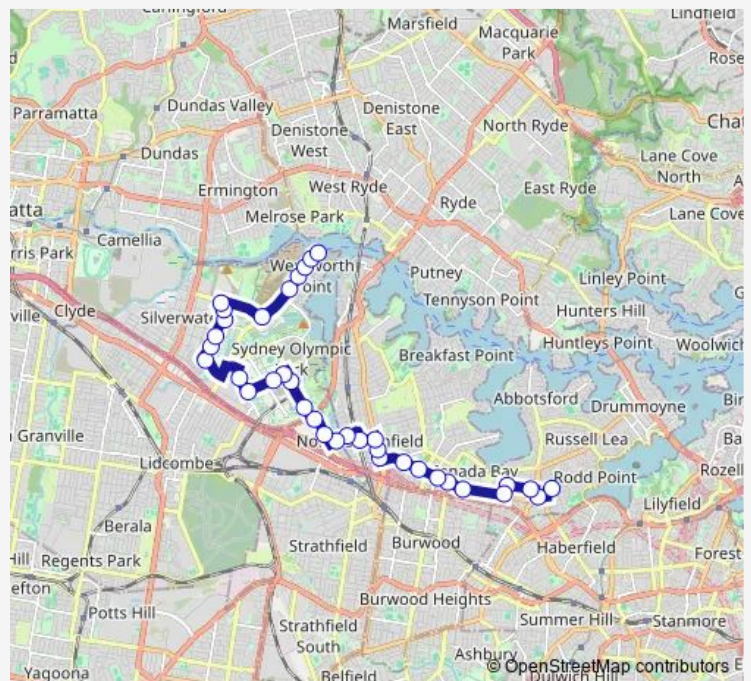

Australia Av Opp Figtree Dr

Bicentennial Park, Australia Av

Underwood Road Opp DFO Homebush

Underwood Rd Opp Coleman Av

Pomeroy St At George St

**Route schedule**

Sydney Olympic Park Wharf, Hill Rd — Domremy College, First Av

Monday 07:11

Tuesday 07:11

Wednesday 07:11

Thursday 07:11

Friday 07:11

Saturday —

Sunday —

**Route info**

Direction: Sydney Olympic Park Wharf, Hill Rd

Stops: 34

Trip Duration: 0 hour 51 min

665s — Domremy College to Sydney Olympic Park Wharf

Queen St Opp North Strathfield Station

Wellbank St Before Concord Rd

Garfield St At West St

Ramsay Rd After First Av

Ingham Av At First Av

Domremy College, First Av