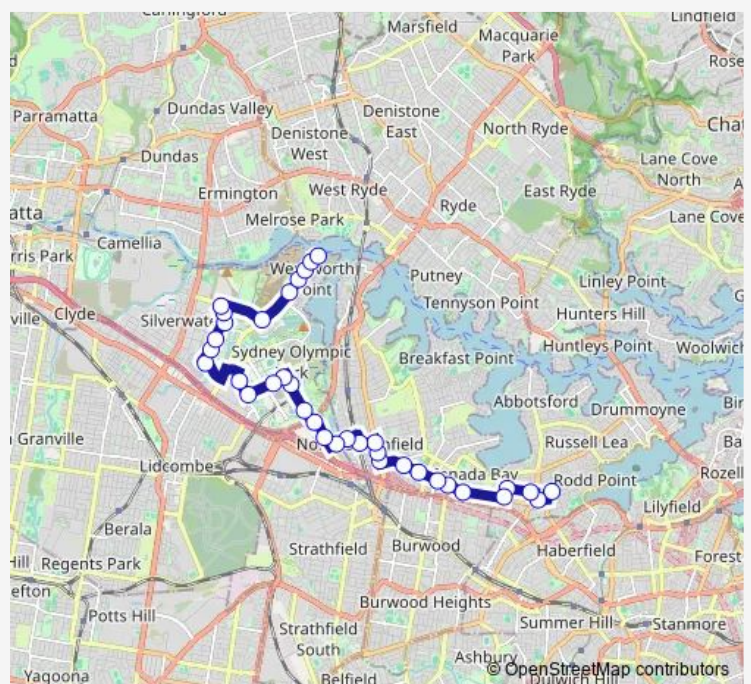

Monday 07:11

Tuesday 07:11

Wednesday 07:11

Thursday 07:11

Friday —

Saturday —

Sunday —

**Route info**

Direction: Sydney Olympic Park Wharf, Hill Rd

Stops: 34

Trip Duration: 0 hour 51 min

665s — Domremy College to Sydney Olympic Park Wharf

Queen St Opp North Strathfield Station

Wellbank St Before Concord Rd

Concord Rd At Homedale Av

Concord Rd Before Princess Av

Gipps St At Broughton St

Concord Community Centre, Gipps St

Gipps St Opp Concord Oval

Queens Rd At Walker St

Harris Rd At Kings Rd

Harris Rd Opp Garfield St

Garfield St At West St

Ramsay Rd After First Av

Ingham Av At First Av

Domremy College, First Av