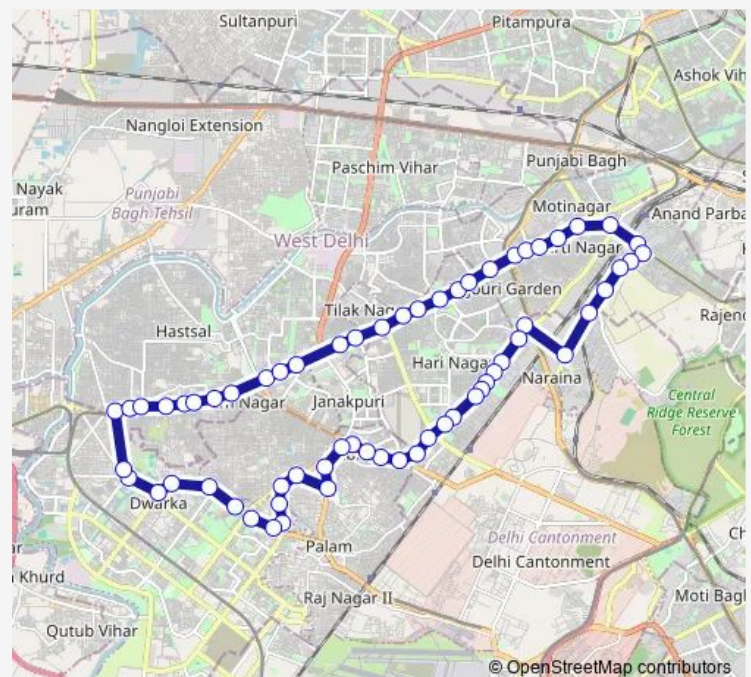

Thursday 05:00-21:00

Friday 05:00-21:00

Saturday 05:00-21:00

Sunday 05:00-21:00

Route info

Direction: Madhu Vihar

Stops: 63

Trip Duration: 2 hour 4 min