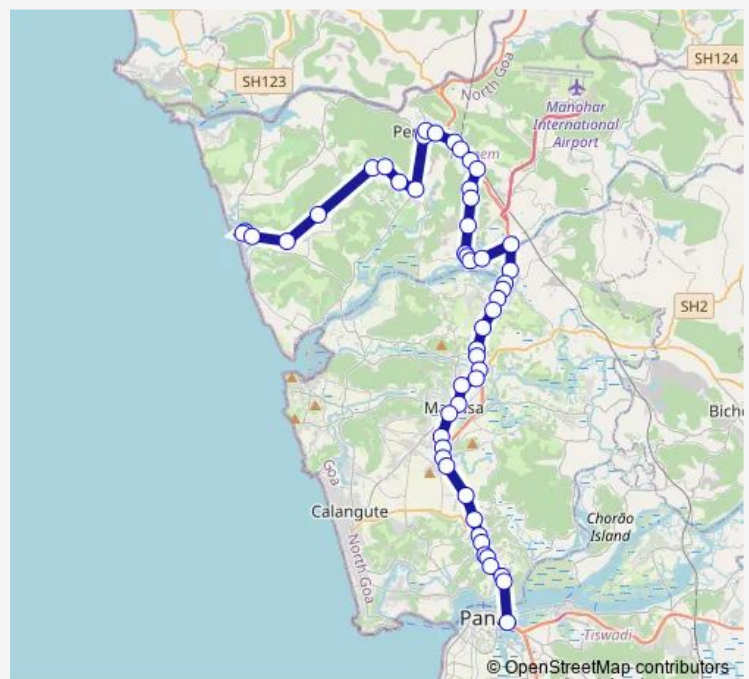

Thursday 12:30

Friday 12:30

Saturday 12:30

Sunday 12:30

Route info

Direction: Madlamaz

Stops: 51

Trip Duration: 1 hour 50 min