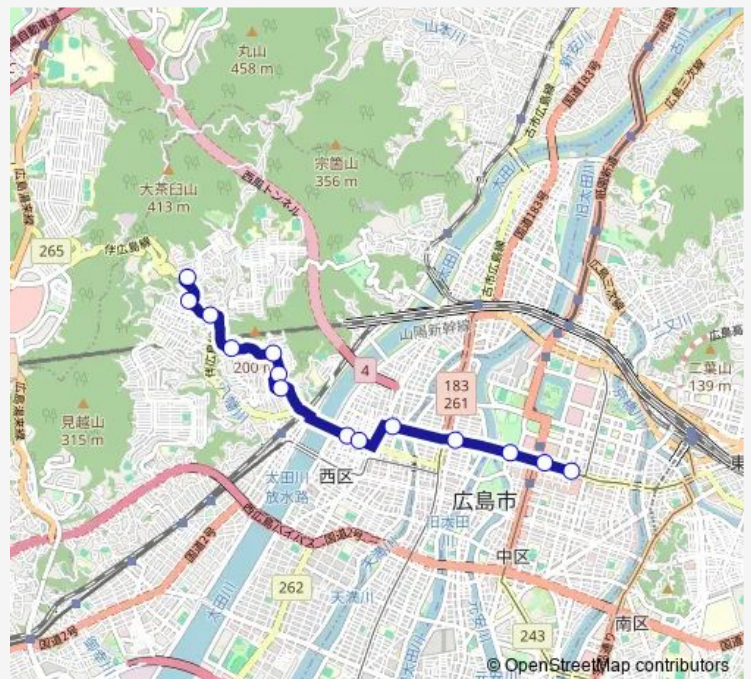

### Route schedule

広電己斐団地入口 — 八丁堀(ハズ前)

Monday 17:55

Tuesday 17:55

Wednesday 17:55

Thursday 17:55

Friday 17:55

Saturday —

### Route info

Direction: 広電己斐団地入口

Stops: 14

Trip Duration: 0 hour 24 min

■ 11H 広電己斐団地線

BusMaps