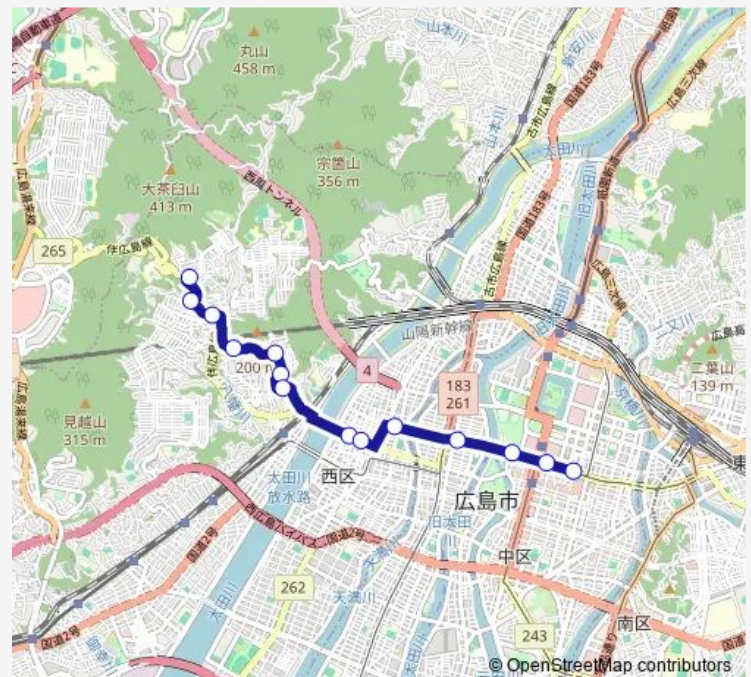

### Route schedule

広電己斐団地入口 — 八丁堀(ハズ前)

Monday 17:55

Tuesday 17:55

Wednesday 17:55

Thursday 17:55

Friday 17:55

Saturday —

### Route info

Direction: 広電己斐団地入口

Stops: 14

Trip Duration: 0 hour 24 min

■ 11H 広電己斐団地線

BusMaps