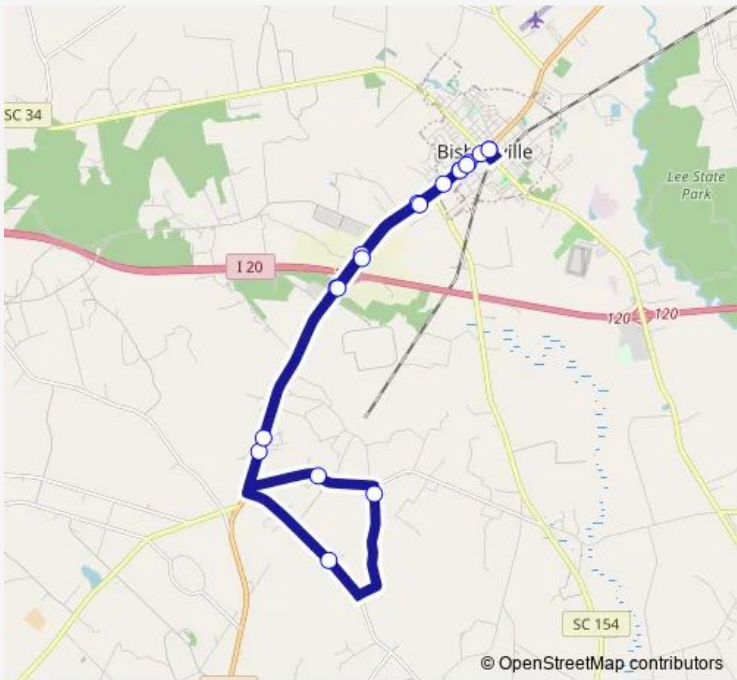

Bus Lee County Trans Loop 3

[Go to website](#)

Direction
 Transfer Point Council St. — Transfer Point Council St.
 19 stops
[Open route schedule](#)

- Transfer Point Council St.
- Hardees
- Main St (SB) Bishopville Drug
- Sumter Hwy (SB) Sounds of Bishopville
- Hwy 15 S Care South
- Pizza Hut
- Wendy's
- Jordans Mhp
- St. Mark Church
- Herdon Rd
- Scarpe Ore Acres
- B & H Mini Mart
- Huddle House
- Mcdonald's & Kfc
- Care South
- Bishopville Drug (NB) Main St
- Advance Auto
- Court House
- Transfer Point Council St.

Route schedule
 Transfer Point Council St. — Transfer Point Council St.

Monday	07:25-14:00
Tuesday	07:25-14:00
Wednesday	07:25-14:00
Thursday	07:25-14:00
Friday	07:25-14:00
Saturday	—
Sunday	—

Route info
 Direction: Transfer Point Council St.
 Stops: 19
 Trip Duration: 0 hour 38 min

Lee County Trans Loop 3 Bus time schedules and route maps are available in an offline PDF at busmaps.com. Use the busmaps.com website to see live bus times, train schedule or subway schedule, and step-by-step directions for all public transit in Bishopville

The schedule is provided in the local timezone. Times with "(+1)" indicate departures on the next day.

PDF file created on 2025-02-26

2024 BusMaps.com - All Rights Reserved