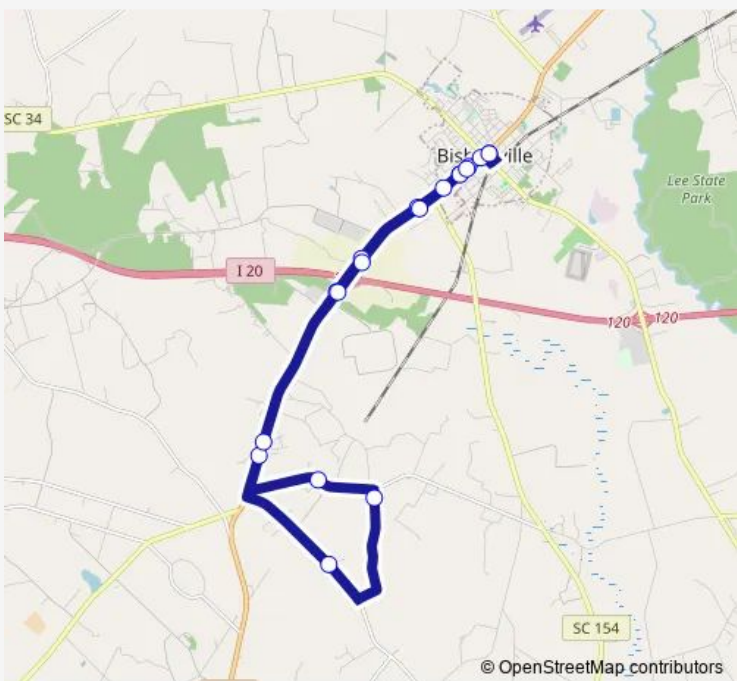

**Bus Lee County Trans Loop 3**

[Go to website](#)

**Direction**  
 Transfer Point Council St. — Transfer Point Council St.  
 19 stops  
[Open route schedule](#)

- Transfer Point Council St.
- Hardees
- Main St (SB) Bishopville Drug
- Sumter Hwy (SB) Sounds of Bishopville
- Hwy 15 S Care South
- Pizza Hut
- Wendy's
- Jordans Mhp
- St. Mark Church
- Herdon Rd
- Scarpe Ore Acres
- B & H Mini Mart
- Huddle House
- Mcdonald's & Kfc
- Care South
- Bishopville Drug (NB) Main St
- Advance Auto
- Court House
- Transfer Point Council St.

**Route schedule**  
 Transfer Point Council St. — Transfer Point Council St.

Monday	07:25-14:00
Tuesday	07:25-14:00
Wednesday	07:25-14:00
Thursday	07:25-14:00
Friday	07:25-14:00
Saturday	—
Sunday	—

**Route info**  
 Direction: Transfer Point Council St.  
 Stops: 19  
 Trip Duration: 0 hour 38 min

Lee County Trans Loop 3 Bus time schedules and route maps are available in an offline PDF at [busmaps.com](https://busmaps.com). Use the [busmaps.com](https://busmaps.com) website to see live bus times, train schedule or subway schedule, and step-by-step directions for all public transit in Bishopville

The schedule is provided in the local timezone. Times with "(+1)" indicate departures on the next day.

PDF file created on 2025-01-16

2024 BusMaps.com - All Rights Reserved