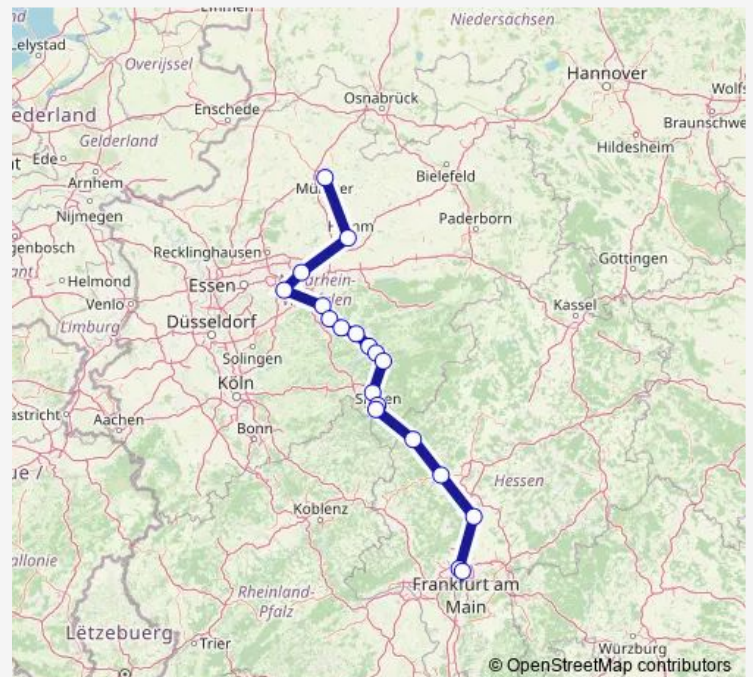

Long Distance Trains 34

[Go to website](#)

Direction

Hauptbahnhof (oben) — Frankfurt (Main) Hauptbahnhof

10 stops

[Open route schedule](#)

Hauptbahnhof (oben)

Ludwigsburg

Route schedule

Hauptbahnhof (oben) — Frankfurt (Main) Hauptbahnhof

Monday —

Tuesday —

Wednesday —

Thursday 02:26

Friday —

Saturday —

Sunday —

Route info

Direction: Hauptbahnhof (oben)

Stops: 10

Trip Duration: 2 hour 52 min

Direction

Frankfurt (Main) Hauptbahnhof — Münster Hauptbahnhof

19 stops