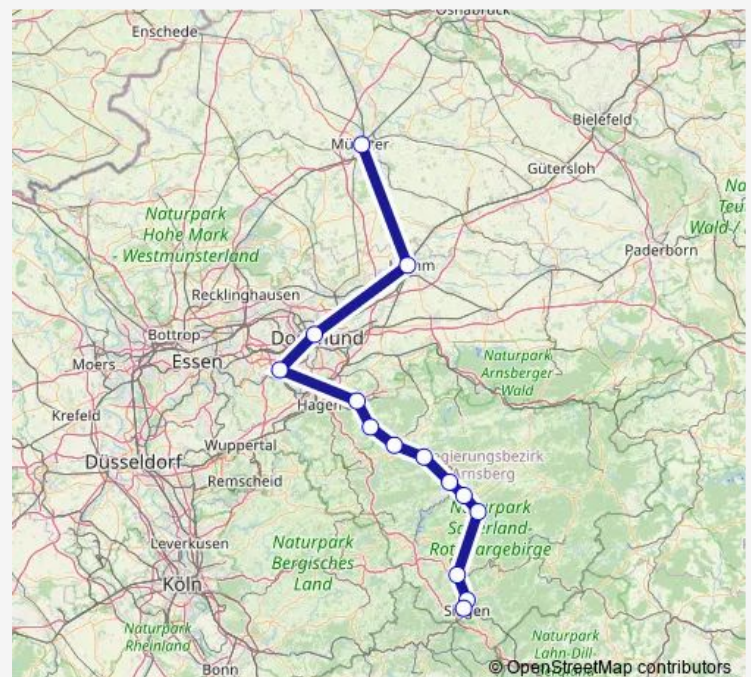

Lennestadt-Grevenbrück

Finnentrop

Plettenberg

Werdohl

Altena(Westf)

Letmathe

Hamm(Westf)Hbf

Münster(Westf)Hbf

### Route schedule

Siegen Hbf — Münster(Westf)Hbf

Monday	—
Tuesday	—
Wednesday	—
Thursday	—
Friday	—
Saturday	—
Sunday	09:04

### Route info

Direction: Siegen Hbf

Stops: 12

Trip Duration: 2 hour 14 min

**Direction**

Münster(Westf)Hbf — Siegen Hbf

14 stops

[Open route schedule](#)

Münster(Westf)Hbf

Hamm(Westf)Hbf

Dortmund Hbf

Witten Hbf

Letmathe

Altena(Westf)

Werdohl

Plettenberg