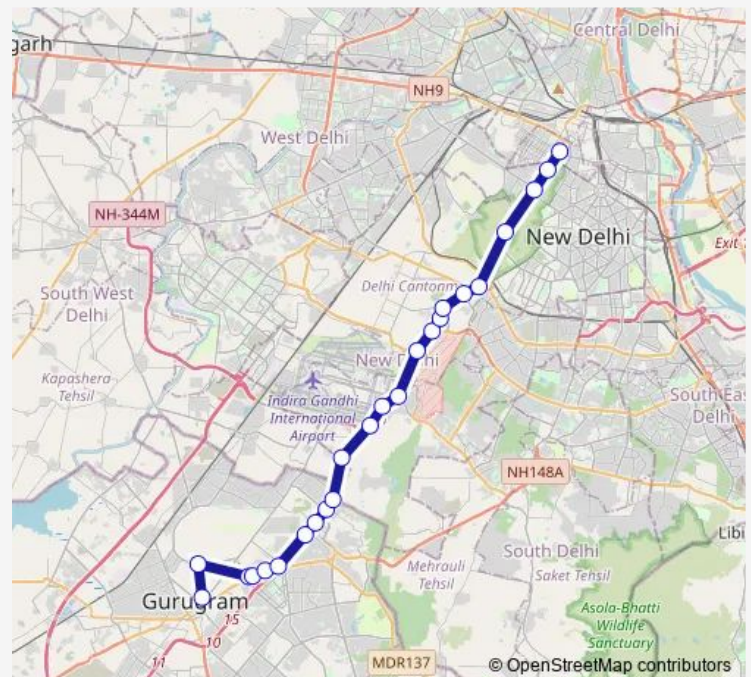

Bus Karolbaghtogurgaondown

[Go to website](#)

Direction

Gurugram ISBT — Karol Bagh Terminal

24 stops

[Open route schedule](#)

Gurugram ISBT

Shri Mata Sheetla Devi Mandir

RR Hospital

Dhaulta Kuan

Budha Jayanti Park

Route schedule

Gurugram ISBT — Karol Bagh Terminal

Monday 00:10-23:40

Tuesday 00:10-23:40

Wednesday 00:10-23:40

Thursday 00:10-23:40

Friday 00:10-23:40

Saturday 00:10-23:40

Sunday 00:10-23:40

Route info

Direction: Gurugram ISBT

Stops: 24

Trip Duration: 1 hour 54 min

■ Karolbaghtogurgaondown

BusMaps

Ridge Road

Ravinder Rangshala

Karol Bagh Terminal

Bus time schedules and route maps are available in an offline PDF at busmaps.com. Use the busmaps.com website to see live bus times, train schedule or subway schedule, and step-by-step directions for all public transit in Gurugram