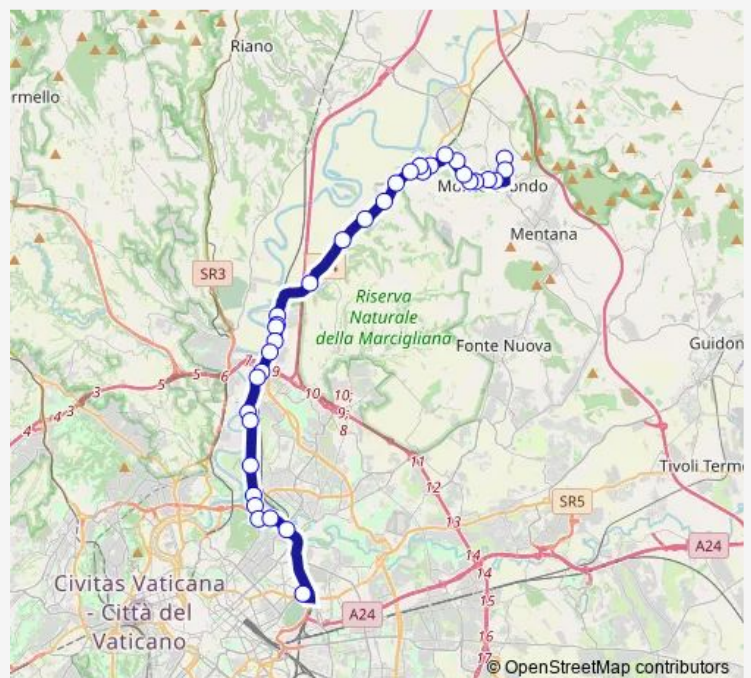

Roma | Settebagni FS # f11754

Roma | Settebagni via Salaria # f10607

Route schedule

Monterotondo | Via Unione (Stadio) | Liceo Scientifico G.Peano # f13923 — Roma | Stazione Tiburtina FS # f15052

Monday	05:50-20:05
Tuesday	05:50-20:05
Wednesday	05:50-20:05
Thursday	05:50-20:05
Friday	05:50-20:05
Saturday	05:50-20:05
Sunday	—

Route info

Direction: Monterotondo | Via Unione (Stadio) | Liceo Scientifico G.Peano # f13923

Stops: 34

Trip Duration: 0 hour 50 min

Monterotondo - Roma Tiburtina # Mr728a

Roma | Via Salaria (Settebagni) # f1133