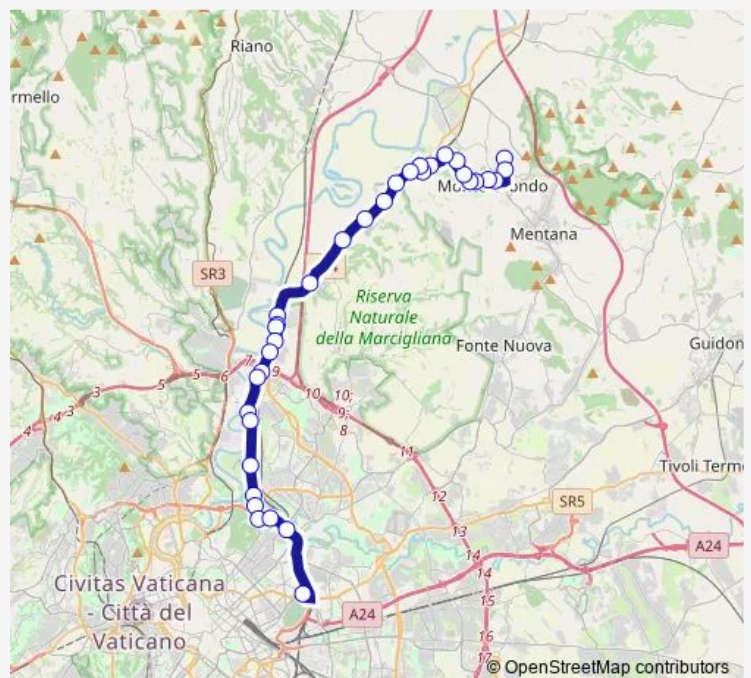

Roma | Settebagni FS # f11754

Roma | Settebagni via Salaria # f10607

Route schedule

Monterotondo | Via Unione (Stadio) | Liceo Scientifico G.Peano # f13923 — Roma | Stazione Tiburtina FS # f15052

Monday	05:50-20:05
Tuesday	05:50-20:05
Wednesday	05:50-20:05
Thursday	05:50-20:05
Friday	05:50-20:05
Saturday	05:50-20:05
Sunday	—

Route info

Direction: Monterotondo | Via Unione (Stadio) | Liceo Scientifico G.Peano # f13923

Stops: 34

Trip Duration: 1 hour 10 min

Monterotondo - Roma Tiburtina # Mr728a

Roma | Via Salaria (Settebagni) # f1133