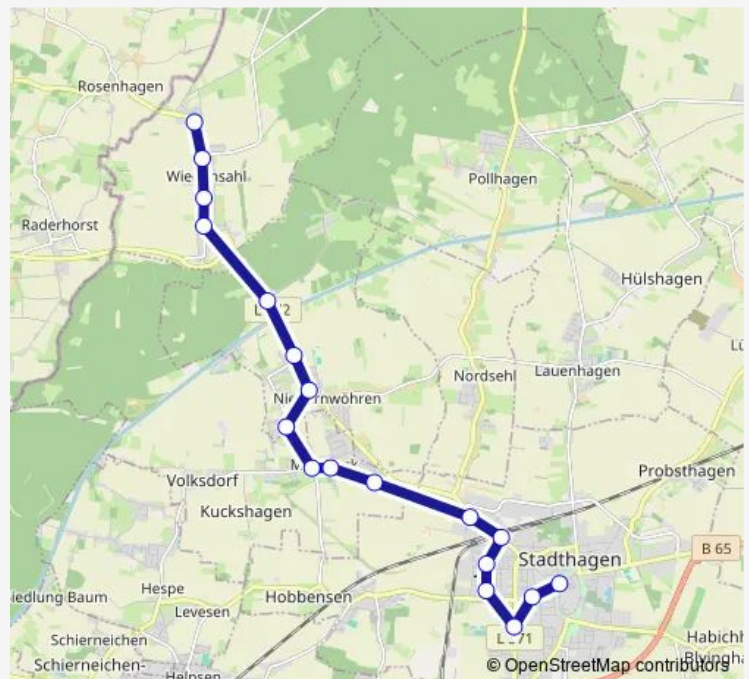

Monday 07:03-17:06

Tuesday 07:03-17:06

Wednesday 07:03-17:06

Thursday 07:03-17:06

Friday 07:03-17:06

Saturday —

Sunday —

Route info

Direction: Wiedensahl Sportplatz

Stops: 18

Trip Duration: 0 hour 30 min

Direction

Niedernwöhren Brunnenstraße — Volksdorf Abzw. Bad Hiddensen

11 stops

[Open route schedule](#)

Niedernwöhren Brunnenstraße

Friday 10:58

Saturday —

Sunday —

Route info

Direction: Niedernwöhren Brunnenstraße

Stops: 11

Trip Duration: 0 hour 22 min

Direction

Friday 07:06

Saturday —

Sunday —

Route info

Direction: Meerbeck Abzw. Volksdorf

Stops: 7

Trip Duration: 0 hour 12 min

Direction