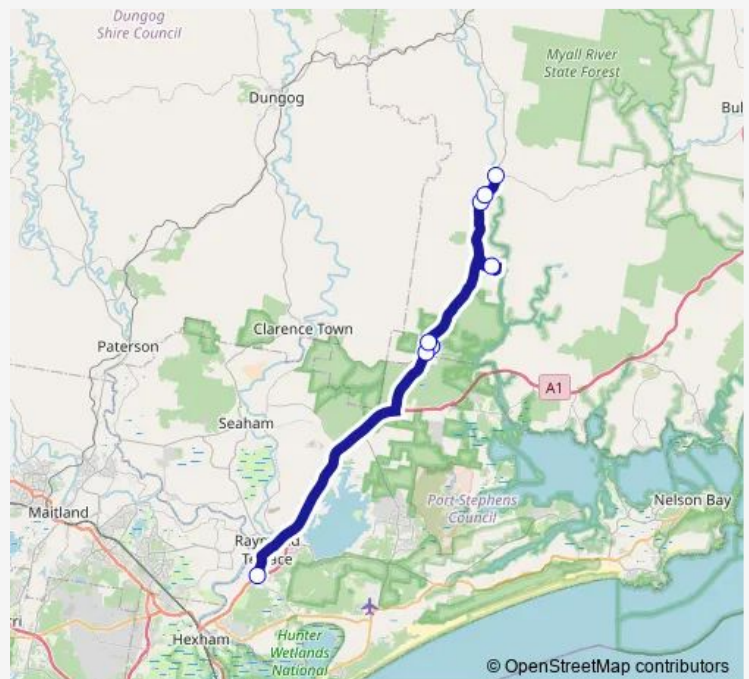

School Bus S625 Raymond Terrace to Booral Public via Allworth Rd

[Go to website](#)

Direction

Pacific Hwy Before Adelaide St — Booral Rd Before The Bucketts Way

8 stops

[Open route schedule](#)

Pacific Hwy Before Adelaide St

Shetland Dr At Old Coach Rd

The Bucketts Way After Old Coach Rd

The Bucketts Way Opp Old Coach Rd

Allworth Rd Before Stroud St

The Bucketts Way Opp Isaacs Rd

The Bucketts Way Before Booral Washpool Rd

Booral Rd Before The Bucketts Way

Route schedule

Pacific Hwy Before Adelaide St — Booral Rd Before The Bucketts Way

Monday 06:59

Tuesday 06:59

Wednesday 06:59

Thursday 06:59

Friday 06:59

Saturday —

Sunday —

Route info

Direction: Pacific Hwy Before Adelaide St

Stops: 8

Trip Duration: 0 hour 53 min

S625 School Bus time schedules and route maps are available in an offline PDF at busmaps.com. Use the busmaps.com website to see live bus times, train schedule or subway schedule, and step-by-step directions for all public transit in Stroud