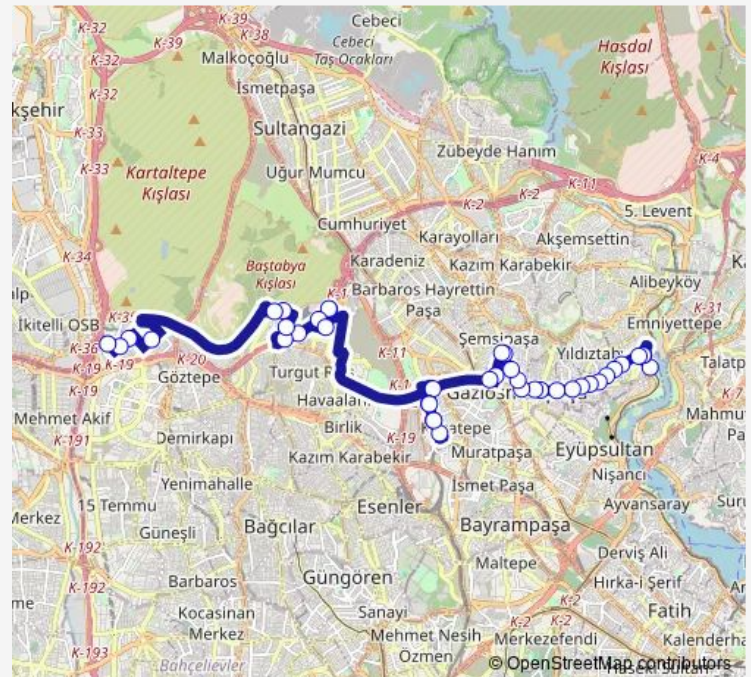

Saturday 05:55

Sunday 05:55

Route info

Direction: PARK İÇİ YOL

Stops: 40

Trip Duration: 0 hour 49 min

■ EYÜP-İSTOÇ — Yıldıztabya - Pazariçi - GOP - Topkapi

BusMaps