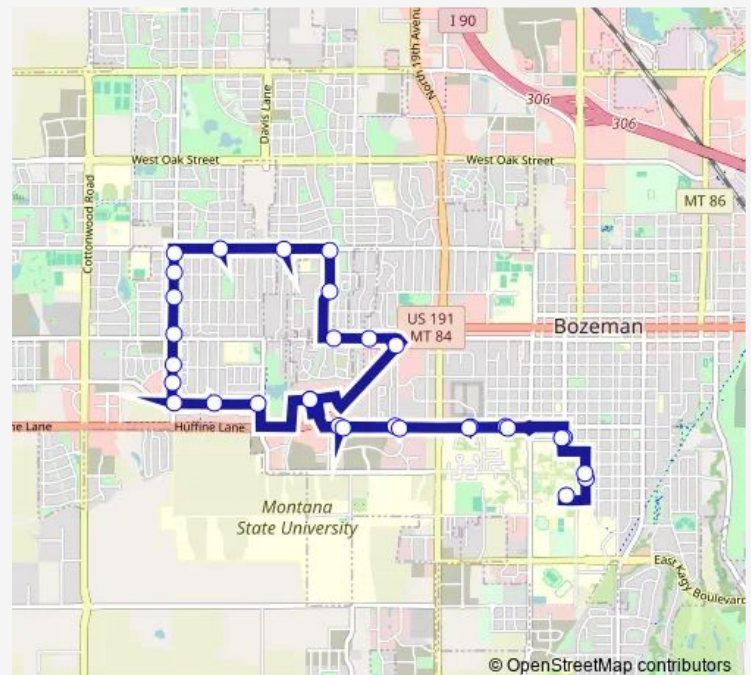

Hunters Way (S Curve)

Route schedule

MSU SUB (Strand Union Building) — 6th & Garfield South

Monday 06:30-21:30

Tuesday 06:30-21:30

Wednesday 06:30-21:30

Thursday 06:30-21:30

Friday 06:30-21:30

Saturday 09:45-17:45

Sunday 09:45-17:45

Route info

Direction: MSU SUB (Strand Union Building)

Stops: 31

Trip Duration: 0 hour 39 min

Goldline

BusMaps

8th & Harrison South

6th & Garfield South

Direction

Gallatin Valley Mall (Food Court) — MSU SUB (Strand Union Building)

8 stops

[Open route schedule](#)

Gallatin Valley Mall (Food Court)

College @ Daily Chronicle

Monday —

Tuesday —

Wednesday —

Thursday —

Friday —

Saturday 09:32-17:32

Sunday 09:32-17:32

Route info