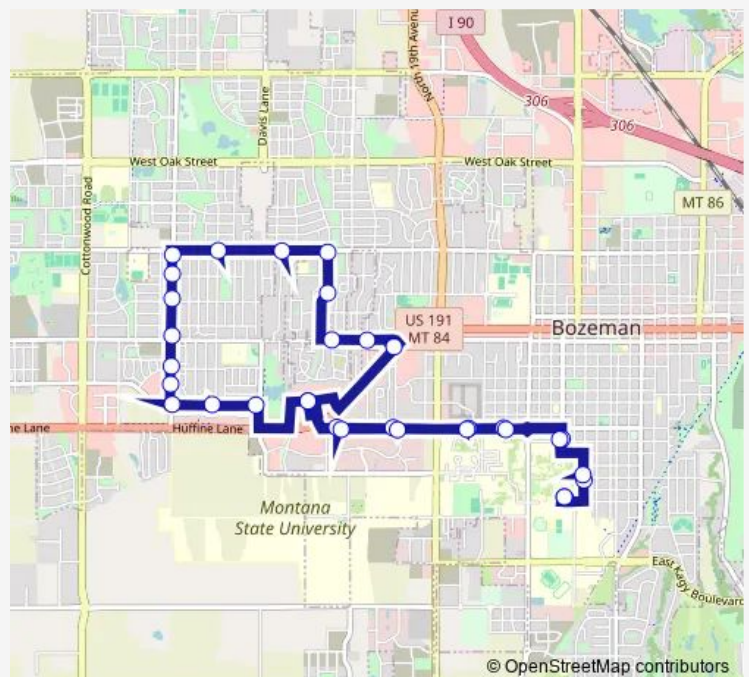

Direction

MSU SUB (Strand Union Building) — MSU SUB (Strand Union Building)

32 stops

[Open route schedule](#)

MSU SUB (Strand Union Building)

6th & Garfield (Northbound)

8th & Harrison (Northbound)

College & 13th (Westbound)

Hunters Way (S Curve)

Route schedule

MSU SUB (Strand Union Building) — MSU SUB (Strand Union Building)

Monday 06:30-21:30

Tuesday 06:30-21:30

Wednesday 06:30-21:30

Thursday 06:30-21:30

Friday 06:30-21:30

Saturday 09:32-17:45

Sunday 09:32-17:45

Route info

Direction: MSU SUB (Strand Union Building)

Stops: 32

Trip Duration: 0 hour 39 min

Babcock & Silver Maple Dr.

Babcock & 25th

Main & Babcock (Pizza Hut)

Gallatin Valley Mall (Food Court)

College @ Daily Chronicle

College & 23rd (Eastbound)

College & Grant Chamberlain

College & 13th (Hyalite Hall)

8th & Harrison (Southbound)

6th & Garfield (Southbound)