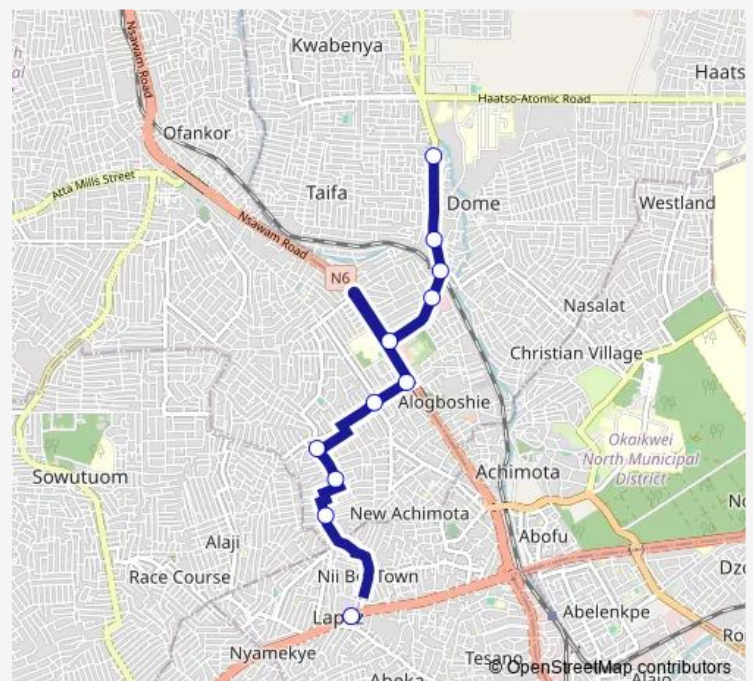

Bus 044B Dome to Abeka lapaz

[Go to website](#)

Direction

Terminal Dome — Terminal Abeka lapaz

11 stops

[Open route schedule](#)

Terminal Dome

Dome Crossing

Dome Crossing Station

Dome Market

St John's Dome Station

Mile 7 021

Park 044

T-Junction 016

Family Life

High Tension

Terminal Abeka lapaz

Route schedule

Terminal Dome — Terminal Abeka lapaz

Monday 12:08

Tuesday 12:08

Wednesday 12:08

Thursday 12:08

Friday 12:08

Saturday 12:08

Sunday 12:08

Route info

Direction: Terminal Dome

Stops: 11

Trip Duration: 0 hour 38 min

044B — Dome to Abeka lapaz

044B Bus time schedules and route maps are available in an offline PDF at busmaps.com. Use the busmaps.com website to see live bus times, train schedule or subway schedule, and step-by-step directions for all public transit in Accra