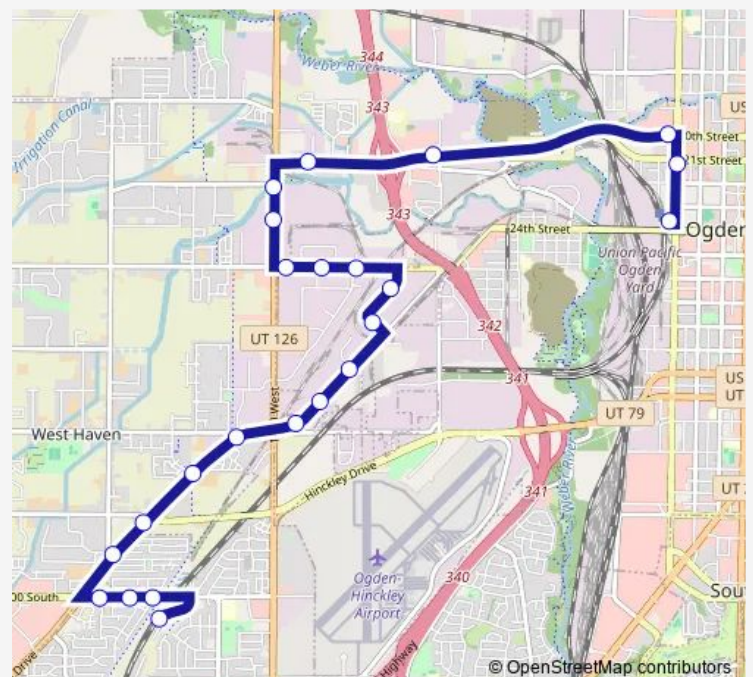

### Route schedule

Ogden Central Station (Bay K) — Roy Station (Bay B)

Monday 05:30-20:20

Tuesday 05:30-20:20

Wednesday 05:30-20:20

Thursday 05:30-20:20

Friday 05:30-20:20

Saturday —

### Route info

Direction: Ogden Central Station (Bay K)

Stops: 23

Trip Duration: 0 hour 22 min

F620 — West Haven Flex

4000 S / 2600 W (Eb)

Roy Station (Bay B)

**Direction**

Roy Station (Bay B) — Ogden Central Station (Bay K)

21 stops

[Open route schedule](#)

Roy Station (Bay B)

4000 S / 2600 W (Wb)

4000 S / 2775 W (Wb)

Midland Dr. @ 3806 S

Midland Dr. @ 3706

## Route schedule

Roy Station (Bay B) — Ogden Central Station (Bay K)

Monday 05:55-20:45

Tuesday 05:55-20:45

Wednesday 05:55-20:45

Thursday 05:55-20:45

Friday 05:55-20:45

Saturday —