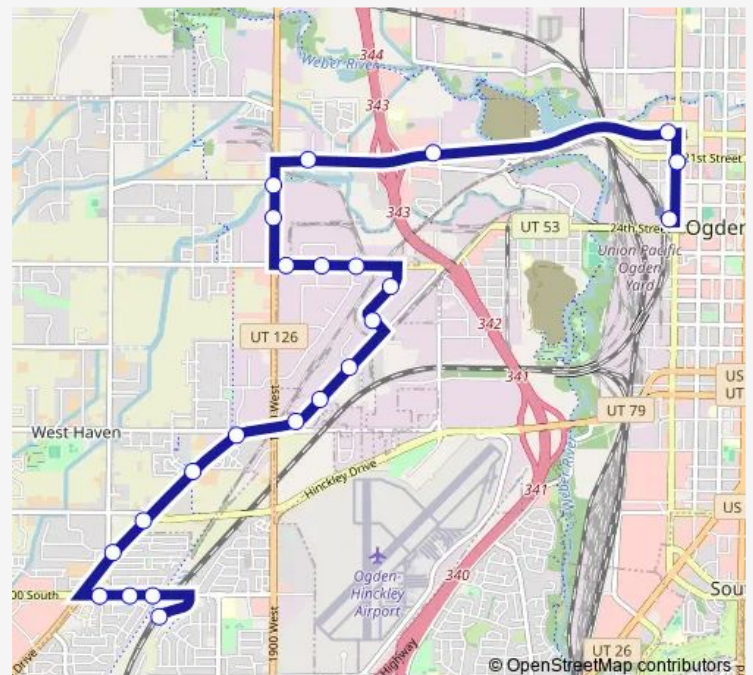

### Route schedule

Ogden Central Station (Bay K) — Roy Station (Bay B)

Monday 05:30-20:20

Tuesday 05:30-20:20

Wednesday 05:30-20:20

Thursday 05:30-20:20

Friday 05:30-20:20

Saturday —

### Route info

Direction: Ogden Central Station (Bay K)

Stops: 23

Trip Duration: 0 hour 22 min

F620 — West Haven Flex

4000 S / 2600 W (Eb)

Roy Station (Bay B)

**Direction**

Roy Station (Bay B) — Ogden Central Station (Bay K)

21 stops

[Open route schedule](#)

Roy Station (Bay B)

4000 S / 2600 W (Wb)

4000 S / 2775 W (Wb)

Midland Dr. @ 3806 S

Midland Dr. @ 3706

## Route schedule

Roy Station (Bay B) — Ogden Central Station (Bay K)

Monday 05:55-20:45

Tuesday 05:55-20:45

Wednesday 05:55-20:45

Thursday 05:55-20:45

Friday 05:55-20:45

Saturday —