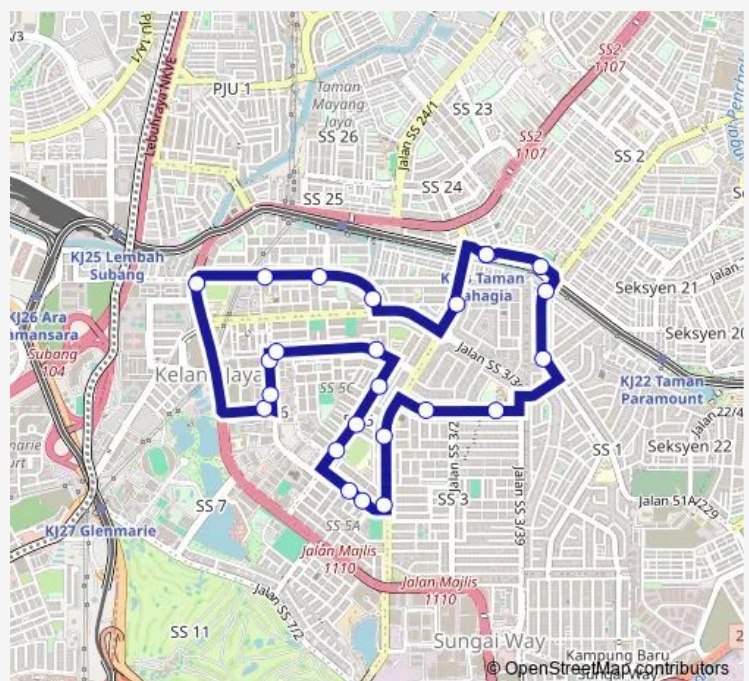

Pj202 Perumahan SS 3

Pj203 SMK SRI Permata

Pj340 Perumahan SS 1

Route schedule

Pj343 LRT Taman Bahagia — Pj343 LRT Taman Bahagia

Monday 06:00-20:00

Tuesday 06:00-20:00

Wednesday 06:00-20:00

Thursday 06:00-20:00

Friday 06:00-20:00

Saturday 06:00-19:30

Sunday 06:00-19:30

Route info

Direction: Pj343 LRT Taman Bahagia

Stops: 24

Trip Duration: 0 hour 40 min

Pj341 SPG SS 1/32

Pj342 SMK Taman SEA (Opp)

Pj343 LRT Taman Bahagia

PJ03 Bus time schedules and route maps are available in an offline PDF at busmaps.com. Use the busmaps.com website to see live bus times, train schedule or subway schedule, and step-by-step directions for all public transit in Petaling Jaya