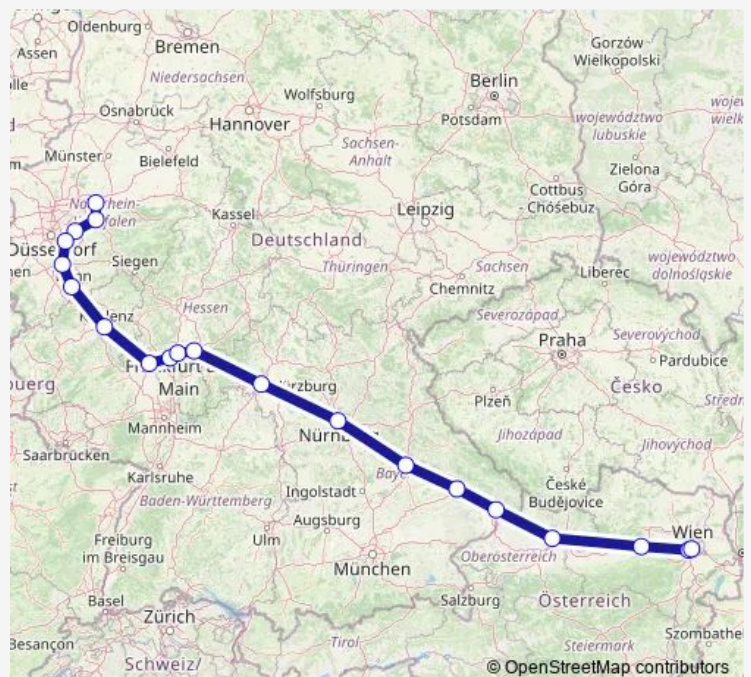

### Direction

Dortmund Hbf — Wien Hbf

20 stops

[Open route schedule](#)

Dortmund Hbf

Hagen Hbf

Wuppertal Hbf

Solingen Hbf

Nürnberg Hbf

Regensburg Hbf

Plattling

Passau Hbf

Linz Hbf

St.Pölten Hbf

Wien Meidling

Wien Hbf

### Route schedule

Dortmund Hbf — Wien Hbf

Monday —

Tuesday —

Wednesday —

Thursday —

Friday —

Saturday 08:36

### Route info

Direction: Dortmund Hbf

Stops: 20

Trip Duration: 10 hour 9 min

ICE 1227