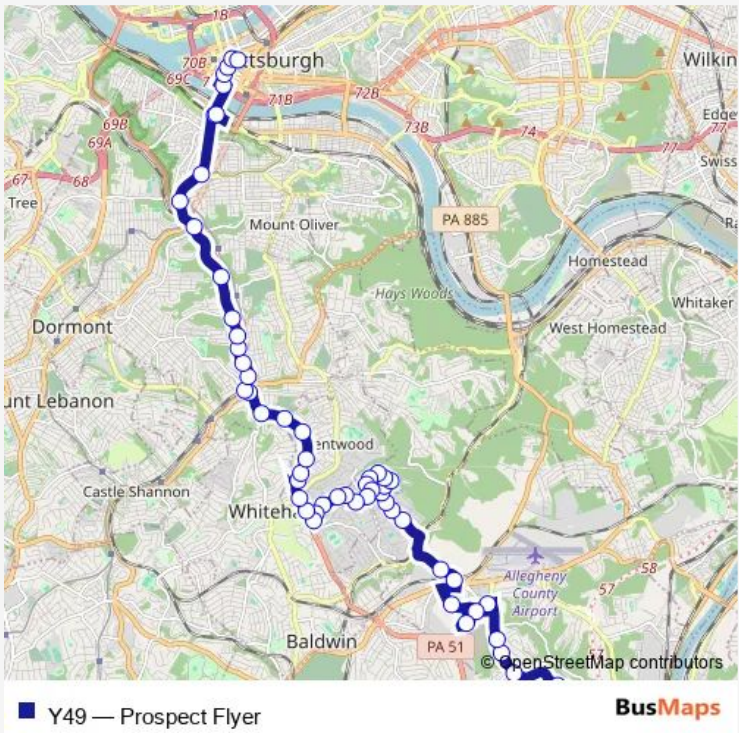

Bus Y49 Prospect Flyer

[Go to website](#)

Direction
 Sixth AVE + Smithfield — South Campus Drvwy + Library Entrance

55 stops

[Open route schedule](#)

- Sixth AVE + Smithfield
- Smithfield ST AT Fifth Ave
- Smithfield ST + Forbes Ave
- Smithfield ST + Third Ave
- Smithfield ST + FT Pitt Blvd
- Smithfield ST Bridge + Station Square
- South Busway + South Hills Jct
- South Busway + Palm Garden
- South Busway + Pioneer AVE Ramp Fs
- South Busway + Edgebrook Shelter
- South Busway + Whited ST Shelter
- South Busway + South Bank
- South Busway + Central Shelter
- South Busway + Inglewood Shelter
- South Busway + Overbrook Shelter
- South Busway + Glenbury AVE Ramp
- HWY RT 51 + Hillview
- HWY RT 51 + Stewart
- HWY RT 51 + #2790
- HWY RT 51 + #2850
- HWY RT 51 + Greenlee Rd

Route schedule
 Sixth AVE + Smithfield — South Campus Drvwy + Library Entrance

Monday	06:13-23:12
Tuesday	06:13-23:12
Wednesday	06:13-23:12
Thursday	06:13-23:12
Friday	06:13-23:12
Saturday	07:00-23:00
Sunday	07:00-20:06

Route info

Direction: Sixth AVE + Smithfield

Stops: 55

Trip Duration: 1 hour 10 min

HWY RT 51 + #3500

HWY RT 51 + Delco

HWY RT 51 + #4040

HWY RT 51 + OLD Clairton

Friday 05:20-22:20

Saturday 06:07-22:09

Sunday 06:09-19:14

Route info

Direction: South Campus Drvwy + Library Entrance

Stops: 53

Trip Duration: 1 hour 4 min

Prospect RD + Giese