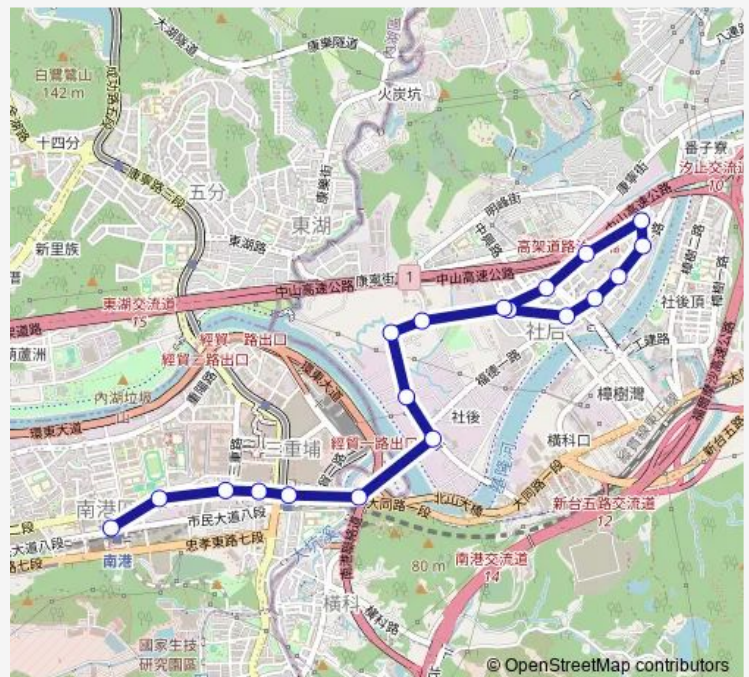

Saturday —

Sunday —

Route info

Direction: 社后消防隊

Stops: 19

Trip Duration: 15 hour 30 min

■ 藍21副 — 汐止社后-南港車站

藍21副 Bus time schedules and route maps are available in an offline PDF at busmaps.com. Use the busmaps.com website to see live bus times, train schedule or subway schedule, and step-by-step directions for all public transit in Taipei