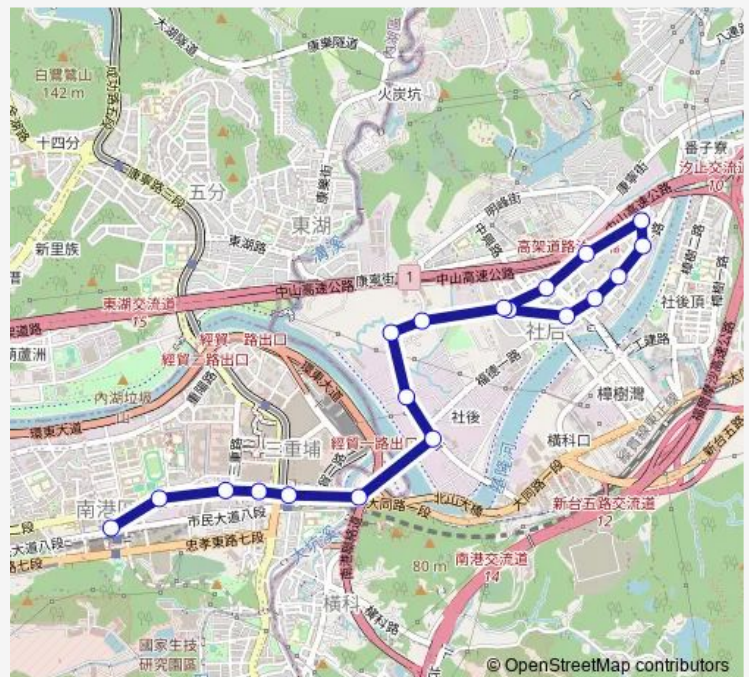

Saturday —

Sunday —

Route info

Direction: 社后消防隊

Stops: 19

Trip Duration: 6 hour 20 min

■ 藍21副 — 汐止社后-南港車站

藍21副 Bus time schedules and route maps are available in an offline PDF at busmaps.com. Use the busmaps.com website to see live bus times, train schedule or subway schedule, and step-by-step directions for all public transit in Taipei