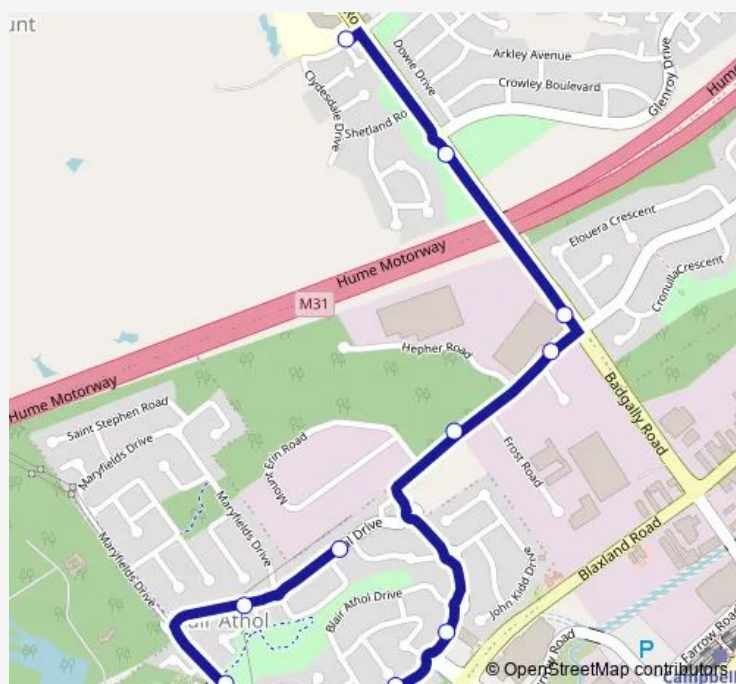

School Bus 5035 The Kraal and Johnson to Blairmount Ps

[Go to website](#)

**Direction**

The Kraal Dr After Mary Brown Pl — Blairmount Public School, Clydesdale Dr

11 stops

[Open route schedule](#)

The Kraal Dr After Mary Brown Pl

The Kraal Dr At St Paul Pl

Blair Athol Community Hall, The Kraal Dr

The Kraal Dr After Mossberry St

The Kraal Dr After Blair Athol Dr

The Kraal Dr Before Blair Athol Dr

Johnson Rd Opp The Church Of Jesus Christ Of Latter Day Saints

Johnson Rd Before Badgally Rd

Badgally Rd After Johnson Rd

Thomas Burke Reserve, Badgally Rd

Blairmount Public School, Clydesdale Dr

Route schedule

The Kraal Dr After Mary Brown Pl — Blairmount Public School, Clydesdale Dr

Monday	08:29
Tuesday	08:29
Wednesday	08:29
Thursday	08:29
Friday	—
Saturday	—
Sunday	—

Route info

Direction: The Kraal Dr After Mary Brown Pl

Stops: 11

Trip Duration: 0 hour 10 min

5035 — The Kraal and Johnson to Blairmount Ps