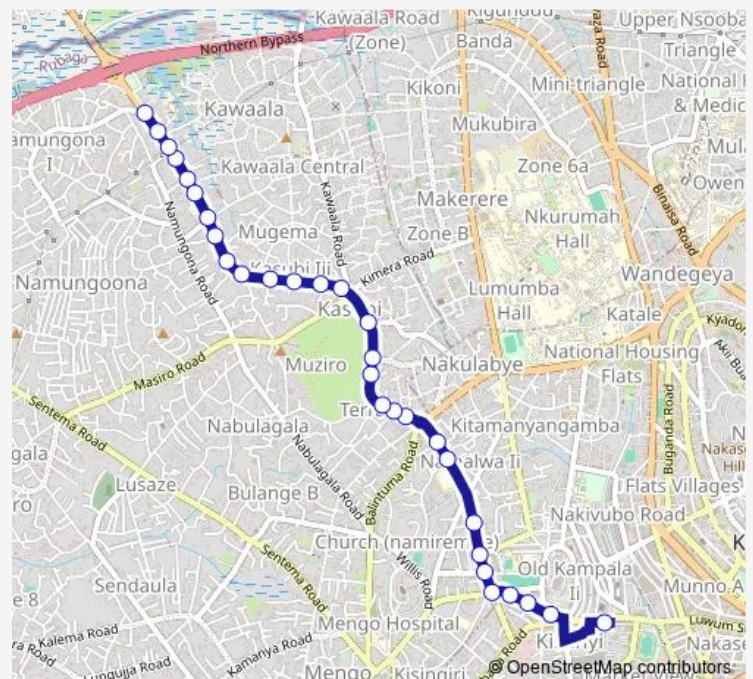

Bus Ka123 Namirembe Park-Namungoona

[Go to website](#)

Direction

Namirembe Park — Namungoona

30 stops

[Open route schedule](#)

Namirembe Park

Kobil Bakuli Stage

Jaguar Bus Terminal

Shell Fuel Station (Bakuli)

Bauli Stage

Hass Petro Station (Bakuli)

Bakuli

Horse Power Bukesa

Umeme Nankulabye

Arcos Inn

Total - Tuskys (Nankulabye)

Elliot Bar

Pride Microfinance Nankulabye

Uap Insurance

Hoima Rd - Kiwuunya Church Rd Jct

Kasubi Tombs

Kobil Kasubi

Cheap General Hardware

Kobil Kasubi (Hoima Rd)

Petro City Namugooona

Wangi Market (Kasubi)

Route schedule

Namirembe Park — Namungoona

Monday 06:30-19:00

Tuesday 06:30-19:00

Wednesday 06:30-19:00

Thursday 06:30-19:00

Friday 06:30-19:00

Saturday 06:30-19:00

Sunday 06:30-19:00

Route info

Direction: Namirembe Park

Stops: 30

Trip Duration: 0 hour 57 min

Ka123 — Namirembe Park-Namungoona