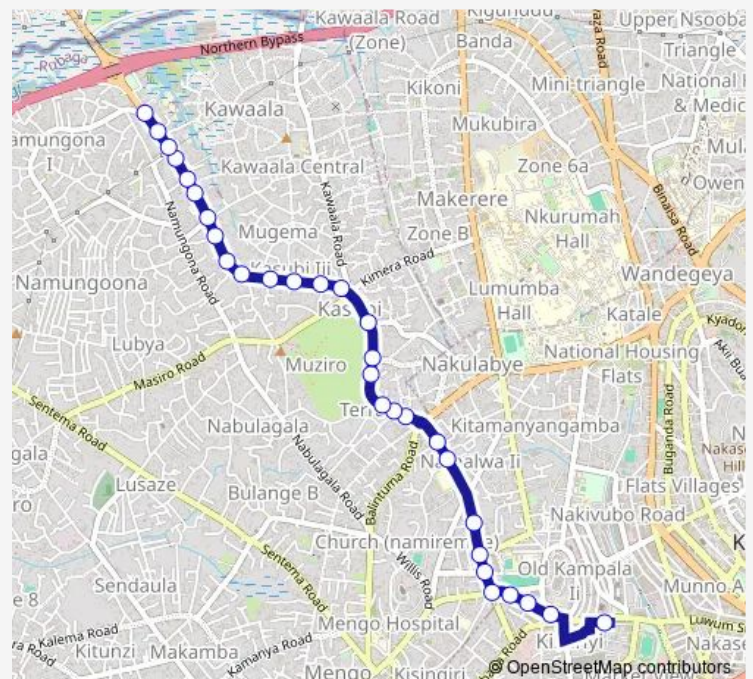

Bus KA123 Namirembe Park-Namungoona

[Go to website](#)

Direction

Namirembe Park — Namungoona

30 stops

[Open route schedule](#)

Namirembe Park

Kobil Bakuli Stage

Jaguar Bus Terminal

Shell Fuel Station (Bakuli)

Bauli Stage

Hass Petro Station (Bakuli)

Bakuli

Horse Power Bukesa

Umeme Nankulabye

Arcos Inn

Total - Tuskys (Nankulabye)

Elliot Bar

Pride Microfinance Nankulabye

Uap Insurance

Hoima Rd - Kiwuunya Church Rd Jct

Kasubi Tombs

Kobil Kasubi

Cheap General Hardware

Kobil Kasubi (Hoima Rd)

Petro City Namugooona

Wangi Market (Kasubi)

Route schedule

Namirembe Park — Namungoona

Monday 06:30-19:00

Tuesday 06:30-19:00

Wednesday 06:30-19:00

Thursday 06:30-19:00

Friday 06:30-19:00

Saturday 06:30-19:00

Sunday 06:30-19:00

Route info

Direction: Namirembe Park

Stops: 30

Trip Duration: 0 hour 57 min

KA123 — Namirembe Park-Namungoona