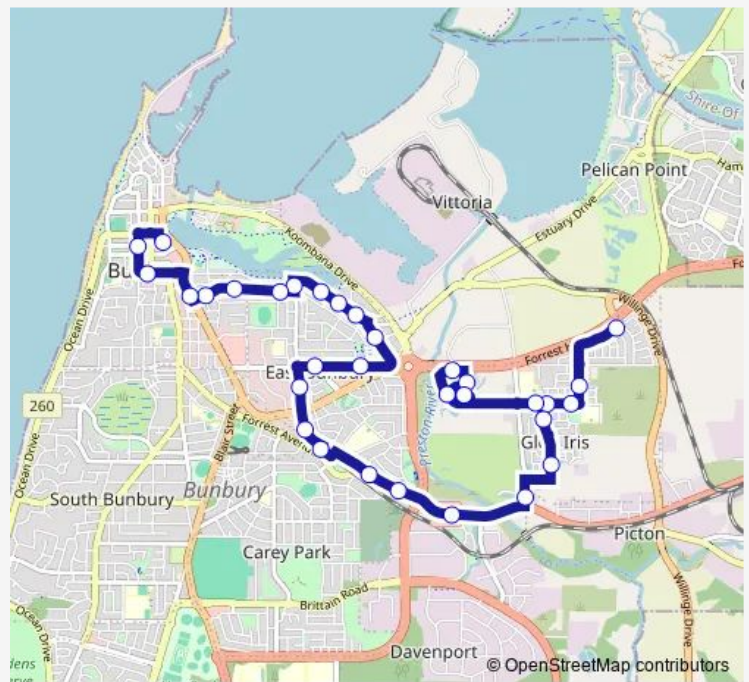

[Go to website](#)

Direction
 Ince Rd After Alyxia Dr — Bunbury Bus Stn Stand 2
 31 stops
[Open route schedule](#)

- Ince Rd After Alyxia Dr
- Ince Rd Before Newman St
- Bauhinia Av Picton Primary School
- Jeffrey Rd After Ince Rd
- Jeffrey Rd Before Scarlett Dr
- Moorland Av After Riverlea Entrance
- Moonlight Dr Before Rivergum Way
- Sanders Pde Before Moonlight Drive
- Barker Bvd After Equine Lane
- Jeffrey Rd After Vittoria Rd
- Scarlet Dr Before Temandra Wy
- Orchid Dr Before Erica Ent
- Vittoria Rd After Erica Ent
- South Western Hwy Before Nash St
- Picton Rd After Robertson Dr
- Picton Rd Before Henley Dr
- Bunbury Rail Stn Bunbury Passenger Terminal
- Picton Rd Before Bunning Bvd
- King Rd After Sandridge Rd
- Strickland St After King Rd
- Strickland St After Pennant Rd

Trip Duration: 0 hour 34 min

Preston St After Strickland St

Austral Pde After Shenton St

Austral Pde After Burt St

Austral Pde After Buswell St

King Rd After Austral Pde

Hayes St After King Rd

Hayes St After Albert Rd

Hayes St After Moore St

Blair St After Hayes St

Bunbury Bus Stn Stand 2

Direction

Bunbury Bus Stn Stand 2 — Bauhinia Av Picton Primary School

30 stops

[Open route schedule](#)

Bunbury Bus Stn Stand 2

Saturday 08:43-16:43

Sunday 08:43-16:43

Route info

Direction: Ince Rd After Alyxia Dr

Stops: 32

Trip Duration: 0 hour 29 min

Hayes St After King Rd

Hayes St After Albert Rd