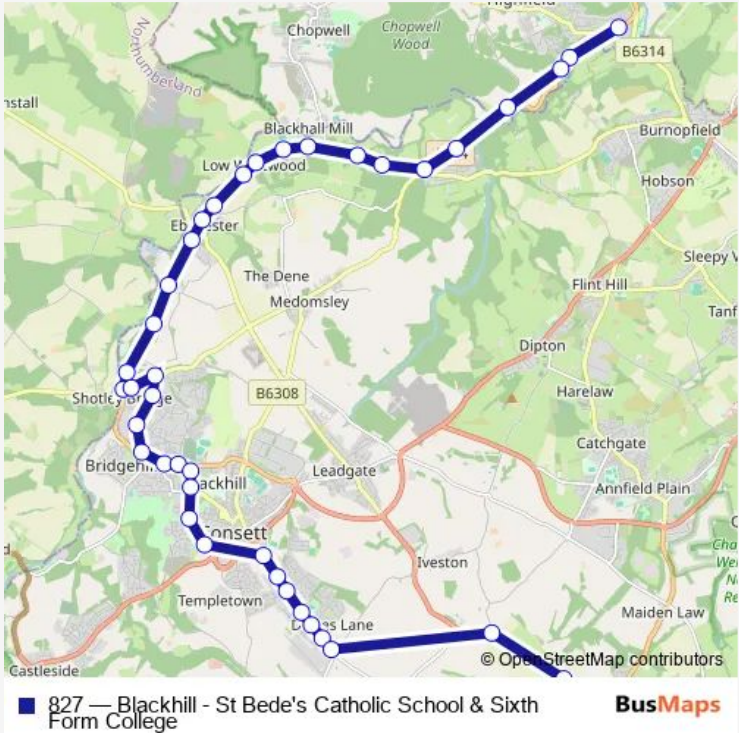

## Bus 827 Blackhill - St Bede's Catholic School & Sixth Form College

[Go to website](#)

**Direction**  
 Station Road - The Grove — St Bede's School Grounds  
 40 stops  
[Open route schedule](#)

- Station Road - The Grove
- Dipwood Road-Riverside Way
- Dipwood Road-Lintzford Close
- Lintzford
- High Hamsterley Road
- Hagg Farm
- Second Lodge
- Derwent Cote Farm
- Bank Top
- Derwent Care Home
- Summerfield
- Sherburn Terrace
- Aged Miners Homes
- Church
- St Ebbas Way
- East Law
- Shotley Stables
- Cooperative Terrace
- Post Office
- Catholic Church
- Snows Green Road

Route schedule  
 Station Road - The Grove — St Bede's School Grounds

Monday	07:52
Tuesday	07:52
Wednesday	07:52
Thursday	07:52
Friday	07:52
Saturday	—
Sunday	—

Route info  
 Direction: Station Road - The Grove  
 Stops: 40  
 Trip Duration: 0 hour 45 min

Farm

Durham Road

St Bede's School Grounds

**Direction**

St Bede's School Grounds — Station Road - Stirling Lane

40 stops

[Open route schedule](#)

St Bede's School Grounds

## Route info

Direction: St Bede's School Grounds

Stops: 40

Trip Duration: 0 hour 40 min

Church

Aged Miners Homes

Sherburn Terrace

Summerfield