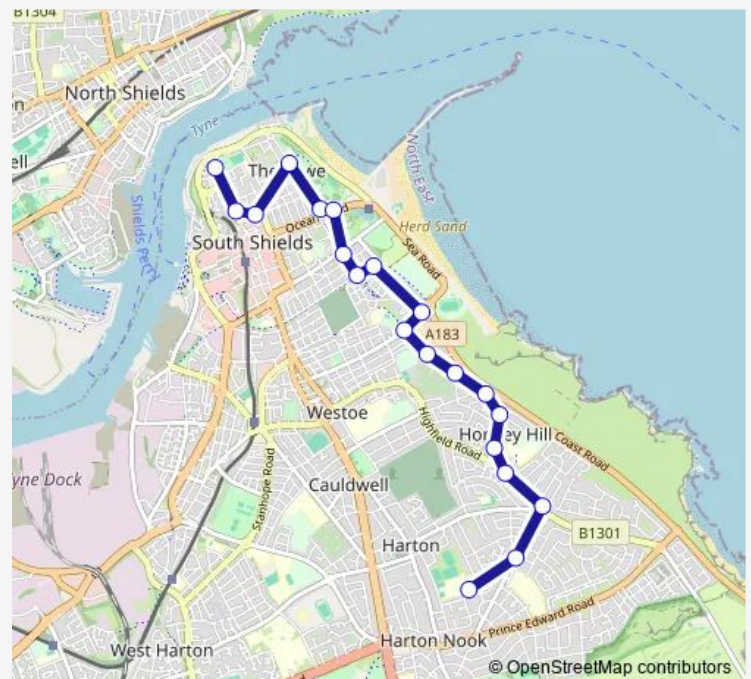

Centenary Avenue-Witton Avenue

Harton Academy

Route schedule

Mile End Road-St Stephens Church — Harton Academy

Monday 07:40

Tuesday 07:40

Wednesday 07:40

Thursday 07:40

Friday 07:40

Saturday —

Sunday —

Route info

Direction: Mile End Road-St Stephens Church

Stops: 20

Trip Duration: 0 hour 25 min

827

Direction

Harton Academy — Mile End Road-Clasper Court

23 stops

[Open route schedule](#)

Harton Academy

Marsden Road-Bulmer Road

Marsden Road-Tabernacle

Horsley Hill Square

Thursday 15:10

Friday 15:10

Saturday —

Sunday —

Route info

Direction: Harton Academy

Stops: 23

Trip Duration: 0 hour 20 min