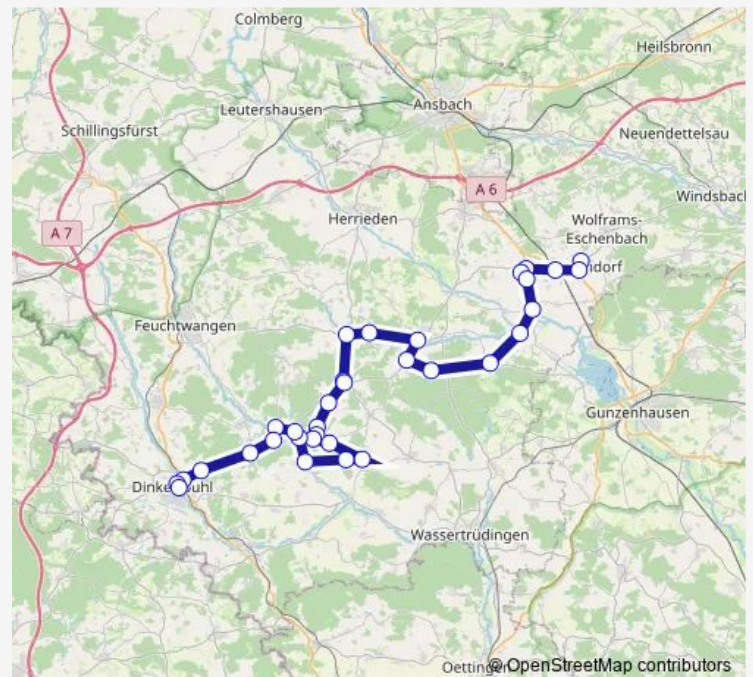

Tuesday 11:20-13:20

Wednesday 11:20-13:20

Thursday 11:20-13:20

Friday 11:20-13:20

Saturday —

Sunday —

Route info

Direction: Langfurth Schule

Stops: 7

Trip Duration: 0 hour 20 min

827

BusMaps

Direction

Dinkelsbühl ZOB(Schwedenwiese) — Merkendorf Schule

26 stops

[Open route schedule](#)