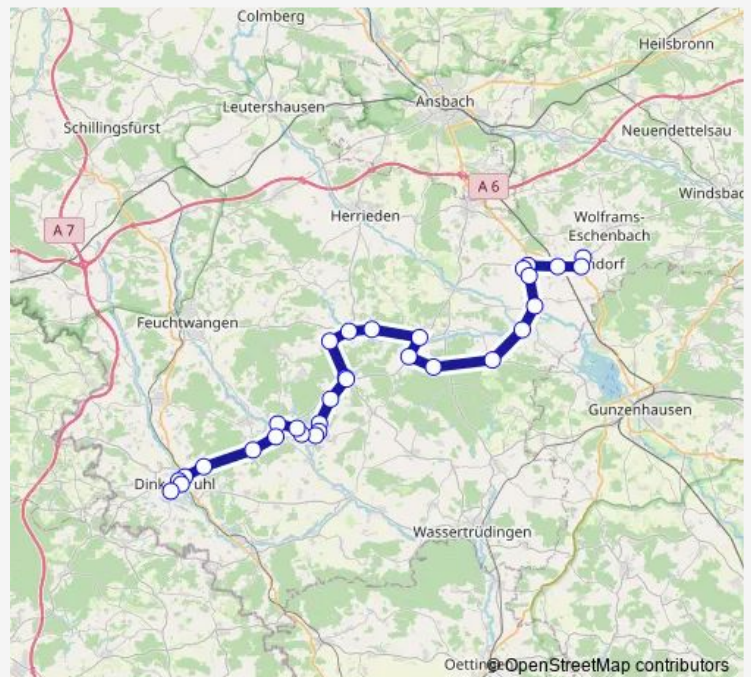

Tuesday 11:20-13:20

Wednesday 11:20-13:20

Thursday 11:20-13:20

Friday 11:20-13:20

Saturday —

Sunday —

Route info

Direction: Langfurth Schule

Stops: 7

Trip Duration: 0 hour 20 min

827

BusMaps

Direction

Dinkelsbühl Gymnasium — Bechhofen (Lkr. AN) Markt-
platz

18 stops

[Open route schedule](#)