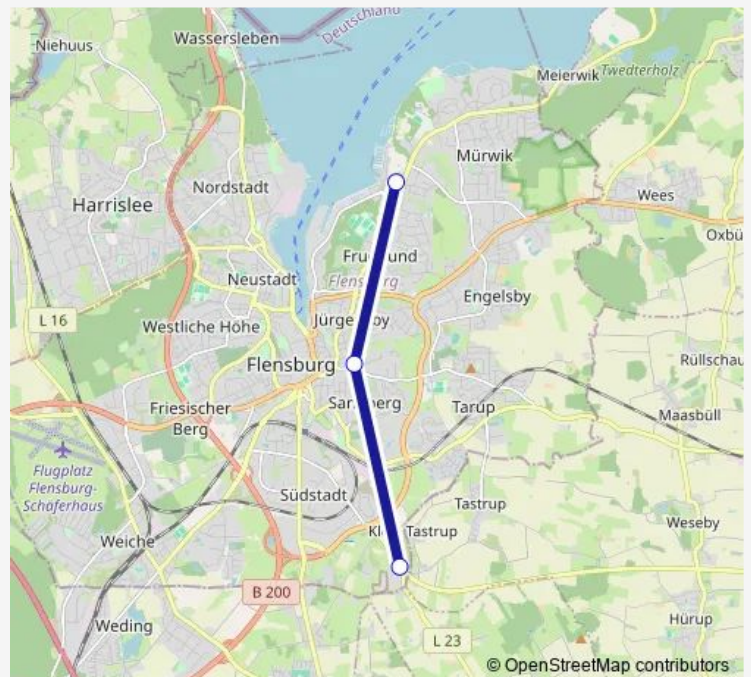

Bus 827

[Go to website](#)

Direction

Flensburg Jens-Jessen-Skolen — Tastrup Tastrupfeld

3 stops

[Open route schedule](#)

Flensburg Jens-Jessen-Skolen

Flensburg Marie-Jørgensby-Skolen

Tastrup Tastrupfeld

Route schedule

Flensburg Jens-Jessen-Skolen — Tastrup Tastrupfeld

Monday	13:20
Tuesday	13:20
Wednesday	14:15
Thursday	13:20
Friday	13:20
Saturday	—
Sunday	—

Route info

Direction: Flensburg Jens-Jessen-Skolen

Stops: 3

Trip Duration: 0 hour 20 min

Direction

Flensburg St. Franziskus-Hospital — Mohrkirch
Brombeerstraße

29 stops

[Open route schedule](#)

Flensburg St. Franziskus-Hospital

Flensburg Finanzamt

Saturday —

Sunday —

Route info

Direction: Mohrkirch Brombeerstraße

Stops: 21

Trip Duration: 0 hour 51 min

Direction

Böel — Flensburg St. Franziskus-Hospital