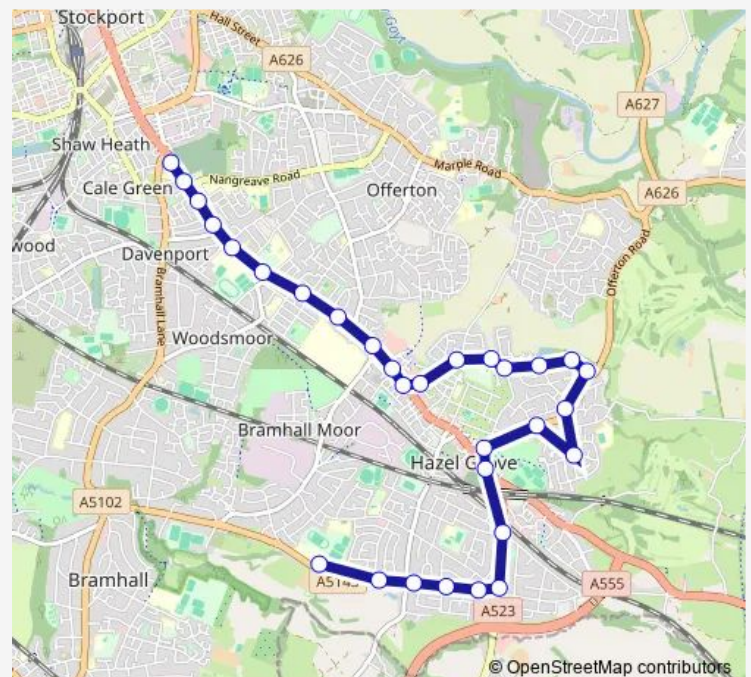

### Route schedule

Hazel Grove High School — Bramhall Lane

Monday 15:31

Tuesday 15:31

Wednesday 14:36

Thursday 15:31

Friday 14:46

Saturday —

### Route info

Direction: Hazel Grove High School

Stops: 30

Trip Duration: 0 hour 27 min

■ 827 — Hazel Grove High School - Heaviley

BusMaps

Sainsbury's

The Crown