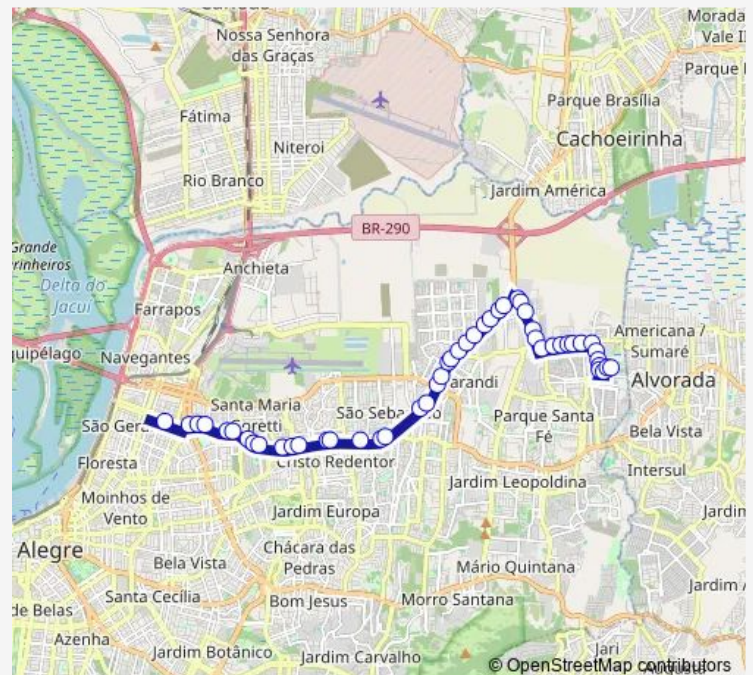

Tuesday 06:15-19:13

Wednesday 06:15-19:13

Thursday 06:15-19:13

Friday 06:15-19:13

Saturday 06:21-19:25

Sunday —

Route info

Direction: Ovidio Chaves DF 265

Stops: 54

Route Duration: 0 hour 40 min

827 — Agostinho / Cairu

Assis Brasil 8292

Assis Brasil 7940

Assis Brasil 7898

Assis Brasil 7678

Assis Brasil DF 7351/7341