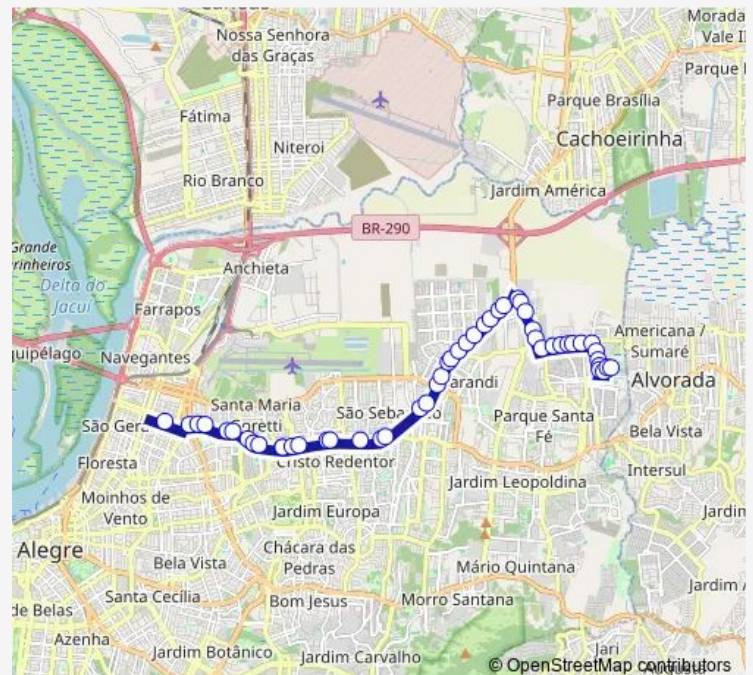

Tuesday 06:15-19:13

Wednesday 06:15-19:13

Thursday 06:15-19:13

Friday 06:15-19:13

Saturday 06:21-19:25

Sunday —

Route info

Direction: Ovidio Chaves DF 265

Stops: 54

Route Duration: 0 hour 40 min

827 — Agostinho / Cairu

Assis Brasil 8292

Assis Brasil 7940

Assis Brasil 7898

Assis Brasil 7678

Assis Brasil DF 7351/7341