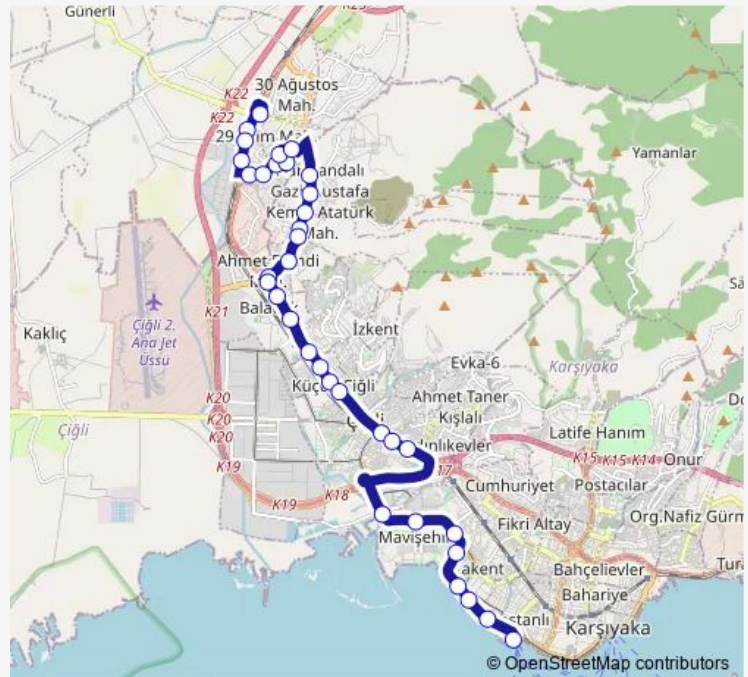

Saturday 06:00-23:35

Sunday 06:00-23:10

Route info

Direction: Ulukent Aktarma

Stops: 35

Trip Duration: 1 hour 13 min

827 — Ulukent Aktarma Merkezi - Bostanlı İskele

BusMaps

35 stops

[Open route schedule](#)

Bostanlı İskele

Bostanlı Market

Bostanlı Pazaryeri

Beşikçiođlu Cami

Atakent Anadolu Lisesi

Haydar Aliyev Parkı

Thursday 00:30-23:55

Friday 00:30-23:55

Saturday 00:30-23:55

Sunday 00:20-23:30

Route info

Direction: Bostanlı İskele

Stops: 35

Trip Duration: 1 hour 21 min