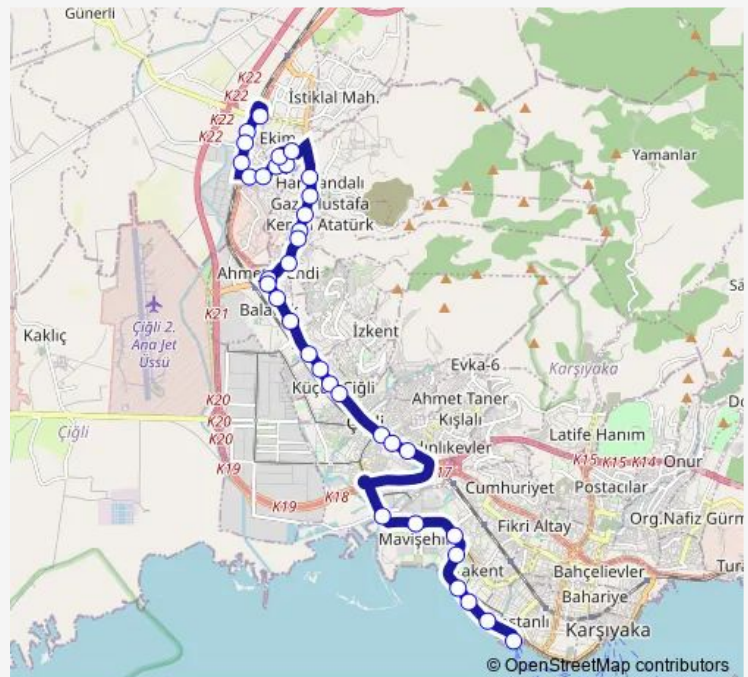

Saturday 06:00-23:35

Sunday 06:00-23:10

Route info

Direction: Ulukent Aktarma

Stops: 35

Trip Duration: 1 hour 13 min

827 — Ulukent Aktarma Merkezi - Bostanlı İskele

BusMaps

35 stops

[Open route schedule](#)

Bostanlı İskele

Bostanlı Market

Bostanlı Pazaryeri

Beşikçiođlu Cami

Atakent Anadolu Lisesi

Haydar Aliyev Parkı

Thursday 00:30-23:55

Friday 00:30-23:55

Saturday 00:30-23:55

Sunday 00:20-23:30

Route info

Direction: Bostanlı İskele

Stops: 35

Trip Duration: 1 hour 21 min