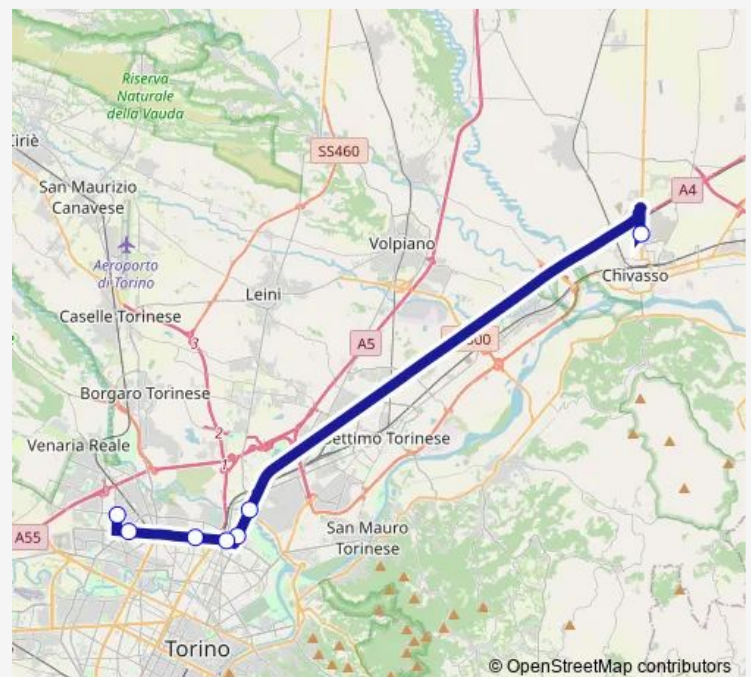

Bus 3545 Linea operaia Carignano - Torino - Chivasso (P.I.Chi)

[Go to website](#)

Direction

Fermata 2443 - Druento — Fermata 31081 - CARIGNANO (PIAZZA DONATORI DELL' AVIS)

14 stops

[Open route schedule](#)

Tuesday 07:00

Wednesday 07:00

Thursday 07:00

Friday 07:00

Saturday —

Sunday —

Route info

Direction: Fermata 2443 - Druento

Stops: 14

Trip Duration: 0 hour 58 min

Direction

Fermata 2444 - Druento — Fermata 10241 - Chivasso
(P.I.Chi.)

7 stops

[Open route schedule](#)

Fermata 2444 - Druento

Fermata 2265 - Ferrara

Route info

Direction: Fermata 26407 - CARIGNANO (P.ZA C. ALBERTO 38)

Stops: 7

Trip Duration: 0 hour 50 min

Direction

Fermata 2443 - Druento — Fermata 16407 - CARIGNANO
(P.ZA C. ALBERTO 28)

7 stops

[Open route schedule](#)