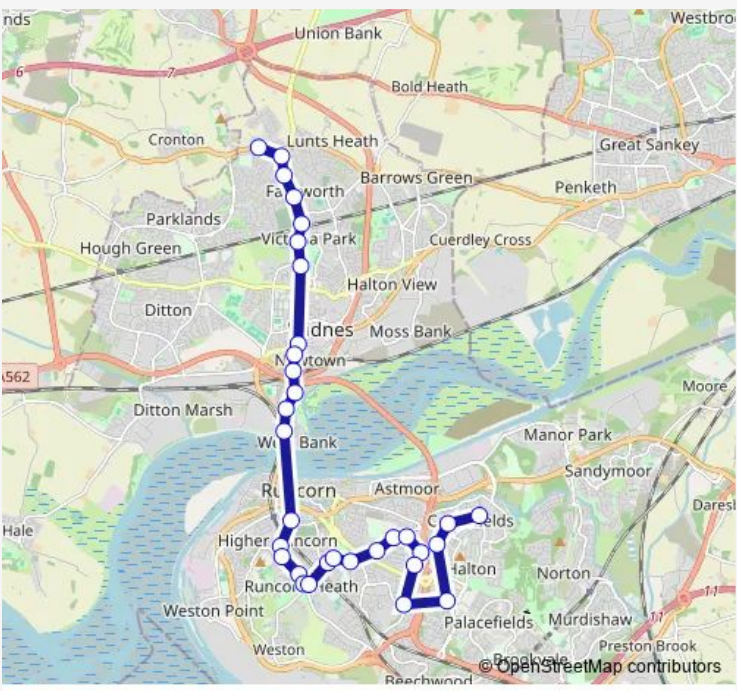

Bus C52 Stockton Heath - Cronton Lane via Sandymoor, Windmill Hill, Castlefields

[Go to website](#)

Direction
Hillcrest — Castlefields Ctr.

32 stops

[Open route schedule](#)

- Hillcrest
- The Globe
- Buckingham Avenue
- Pit Lane
- Widnes Station
- Birchfield Road
- Horse & Jockey
- Vicarage Road
- Kingsway Hotel
- Ashley WAY
- Waterloo Centre
- West Bank Street
- Irwell Street/the Bridge
- York Street
- Cenotaph
- Whitley Close
- Campbell Avenue
- Heath Road
- Fire Station
- Langdale ROAD
- RED Admiral

Route schedule
Hillcrest — Castlefields Ctr.

Monday	16:45
Tuesday	16:45
Wednesday	16:45
Thursday	16:45
Friday	13:40
Saturday	—
Sunday	—

Route info

Direction: Hillcrest

Stops: 32

Trip Duration: 0 hour 43 min

Halton Lea South

The Brow

Rolands Walk

Castlefields Ctr.

Direction

Castlefields Ctr. — Hillcrest

33 stops

[Open route schedule](#)

Saturday —

Sunday —

Route info

Direction: Castlefields Ctr.

Stops: 33

Trip Duration: 0 hour 51 min

Horse & Jockey

Wade Deacon