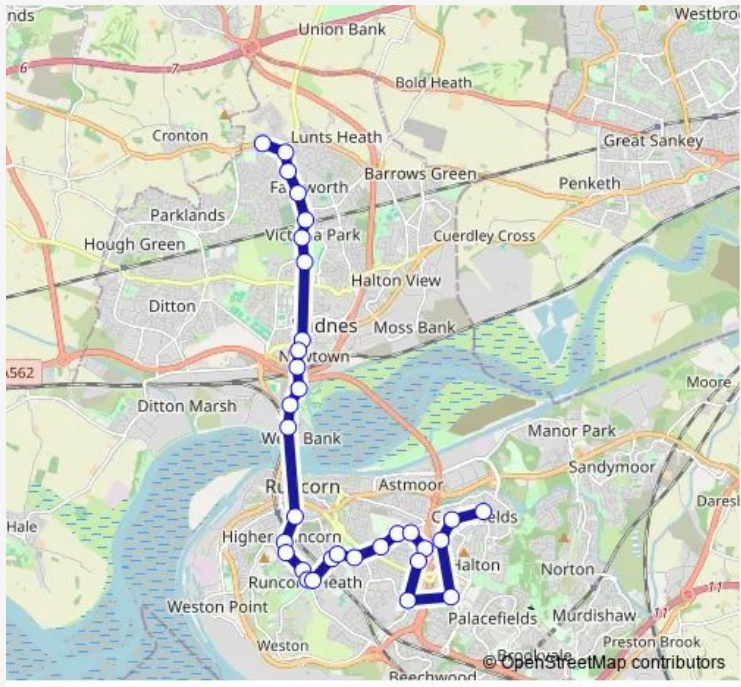

Bus C52 Stockton Heath - Cronton Lane via Sandymoor, Windmill Hill, Castlefields

[Go to website](#)

Direction
 Hillcrest — Castlefields Ctr.

32 stops

[Open route schedule](#)

- Hillcrest
- The Globe
- Buckingham Avenue
- Pit Lane
- Widnes Station
- Birchfield Road
- Horse & Jockey
- Vicarage Road
- Kingsway Hotel
- Ashley WAY
- Waterloo Centre
- West Bank Street
- Irwell Street/the Bridge
- York Street
- Cenotaph
- Whitley Close
- Campbell Avenue
- Heath Road
- Fire Station
- Langdale ROAD
- RED Admiral

Route schedule
 Hillcrest — Castlefields Ctr.

Monday	16:45
Tuesday	16:45
Wednesday	16:45
Thursday	16:45
Friday	13:40
Saturday	—
Sunday	—

Route info

Direction: Hillcrest

Stops: 32

Trip Duration: 0 hour 43 min

C52 — Stockton Heath - Cronton Lane via Sandymoor, Windmill Hill, Castlefields **BusMaps**

Festival WAY

Latham Avenue

Quarry Close

Penfolds

The Tithings

Brackendale

Halton Lodge

Saturday —

Sunday —

Route info

Direction: Castlefields Ctr.

Stops: 33

Trip Duration: 0 hour 51 min

Horse & Jockey

Wade Deacon