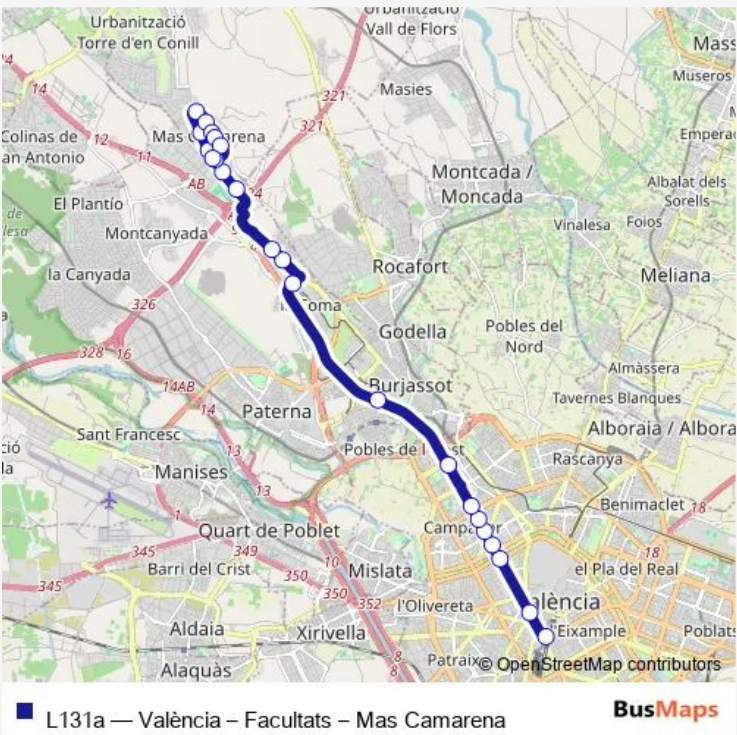

Bus L131a València – Facultats – Mas Camarena

[Go to website](#)

Direction
 Gran Vía Ramón y Cajal - C/ Bailén [València] — Rotonda Mas Camarena - C/ Charles Robert Darwin [Paterna]
 23 stops
[Open route schedule](#)

Route schedule
 Gran Vía Ramón y Cajal - C/ Bailén [València] — Rotonda Mas Camarena - C/ Charles Robert Darwin [Paterna]

| | |
|-----------|-------------|
| Monday | 06:45-20:50 |
| Tuesday | 06:45-20:50 |
| Wednesday | 06:45-20:50 |
| Thursday | 06:45-20:50 |
| Friday | 06:45-20:50 |
| Saturday | 07:25-18:39 |
| Sunday | 11:05-20:30 |

Route info
 Direction: Gran Vía Ramón y Cajal - C/ Bailén [València]
 Stops: 23
 Trip Duration: 0 hour 29 min

Urb. Mas Camarena - Sector E-H [Bétera]

Urb. Mas Camarena, Oasis - Jardines III - Las Acacias
[Bétera]

Saturday 11:13-16:41

Sunday 10:30-19:57

Route info

Direction: Rotonda Mas Camarena - C/ Charles Robert Darwin [Paterna]

Stops: 17

Trip Duration: 0 hour 34 min

L131a Bus time schedules and route maps are available in an offline PDF at busmaps.com. Use the busmaps.com website to see live bus times, train schedule or subway schedule, and step-by-step directions for all public transit in Valencia